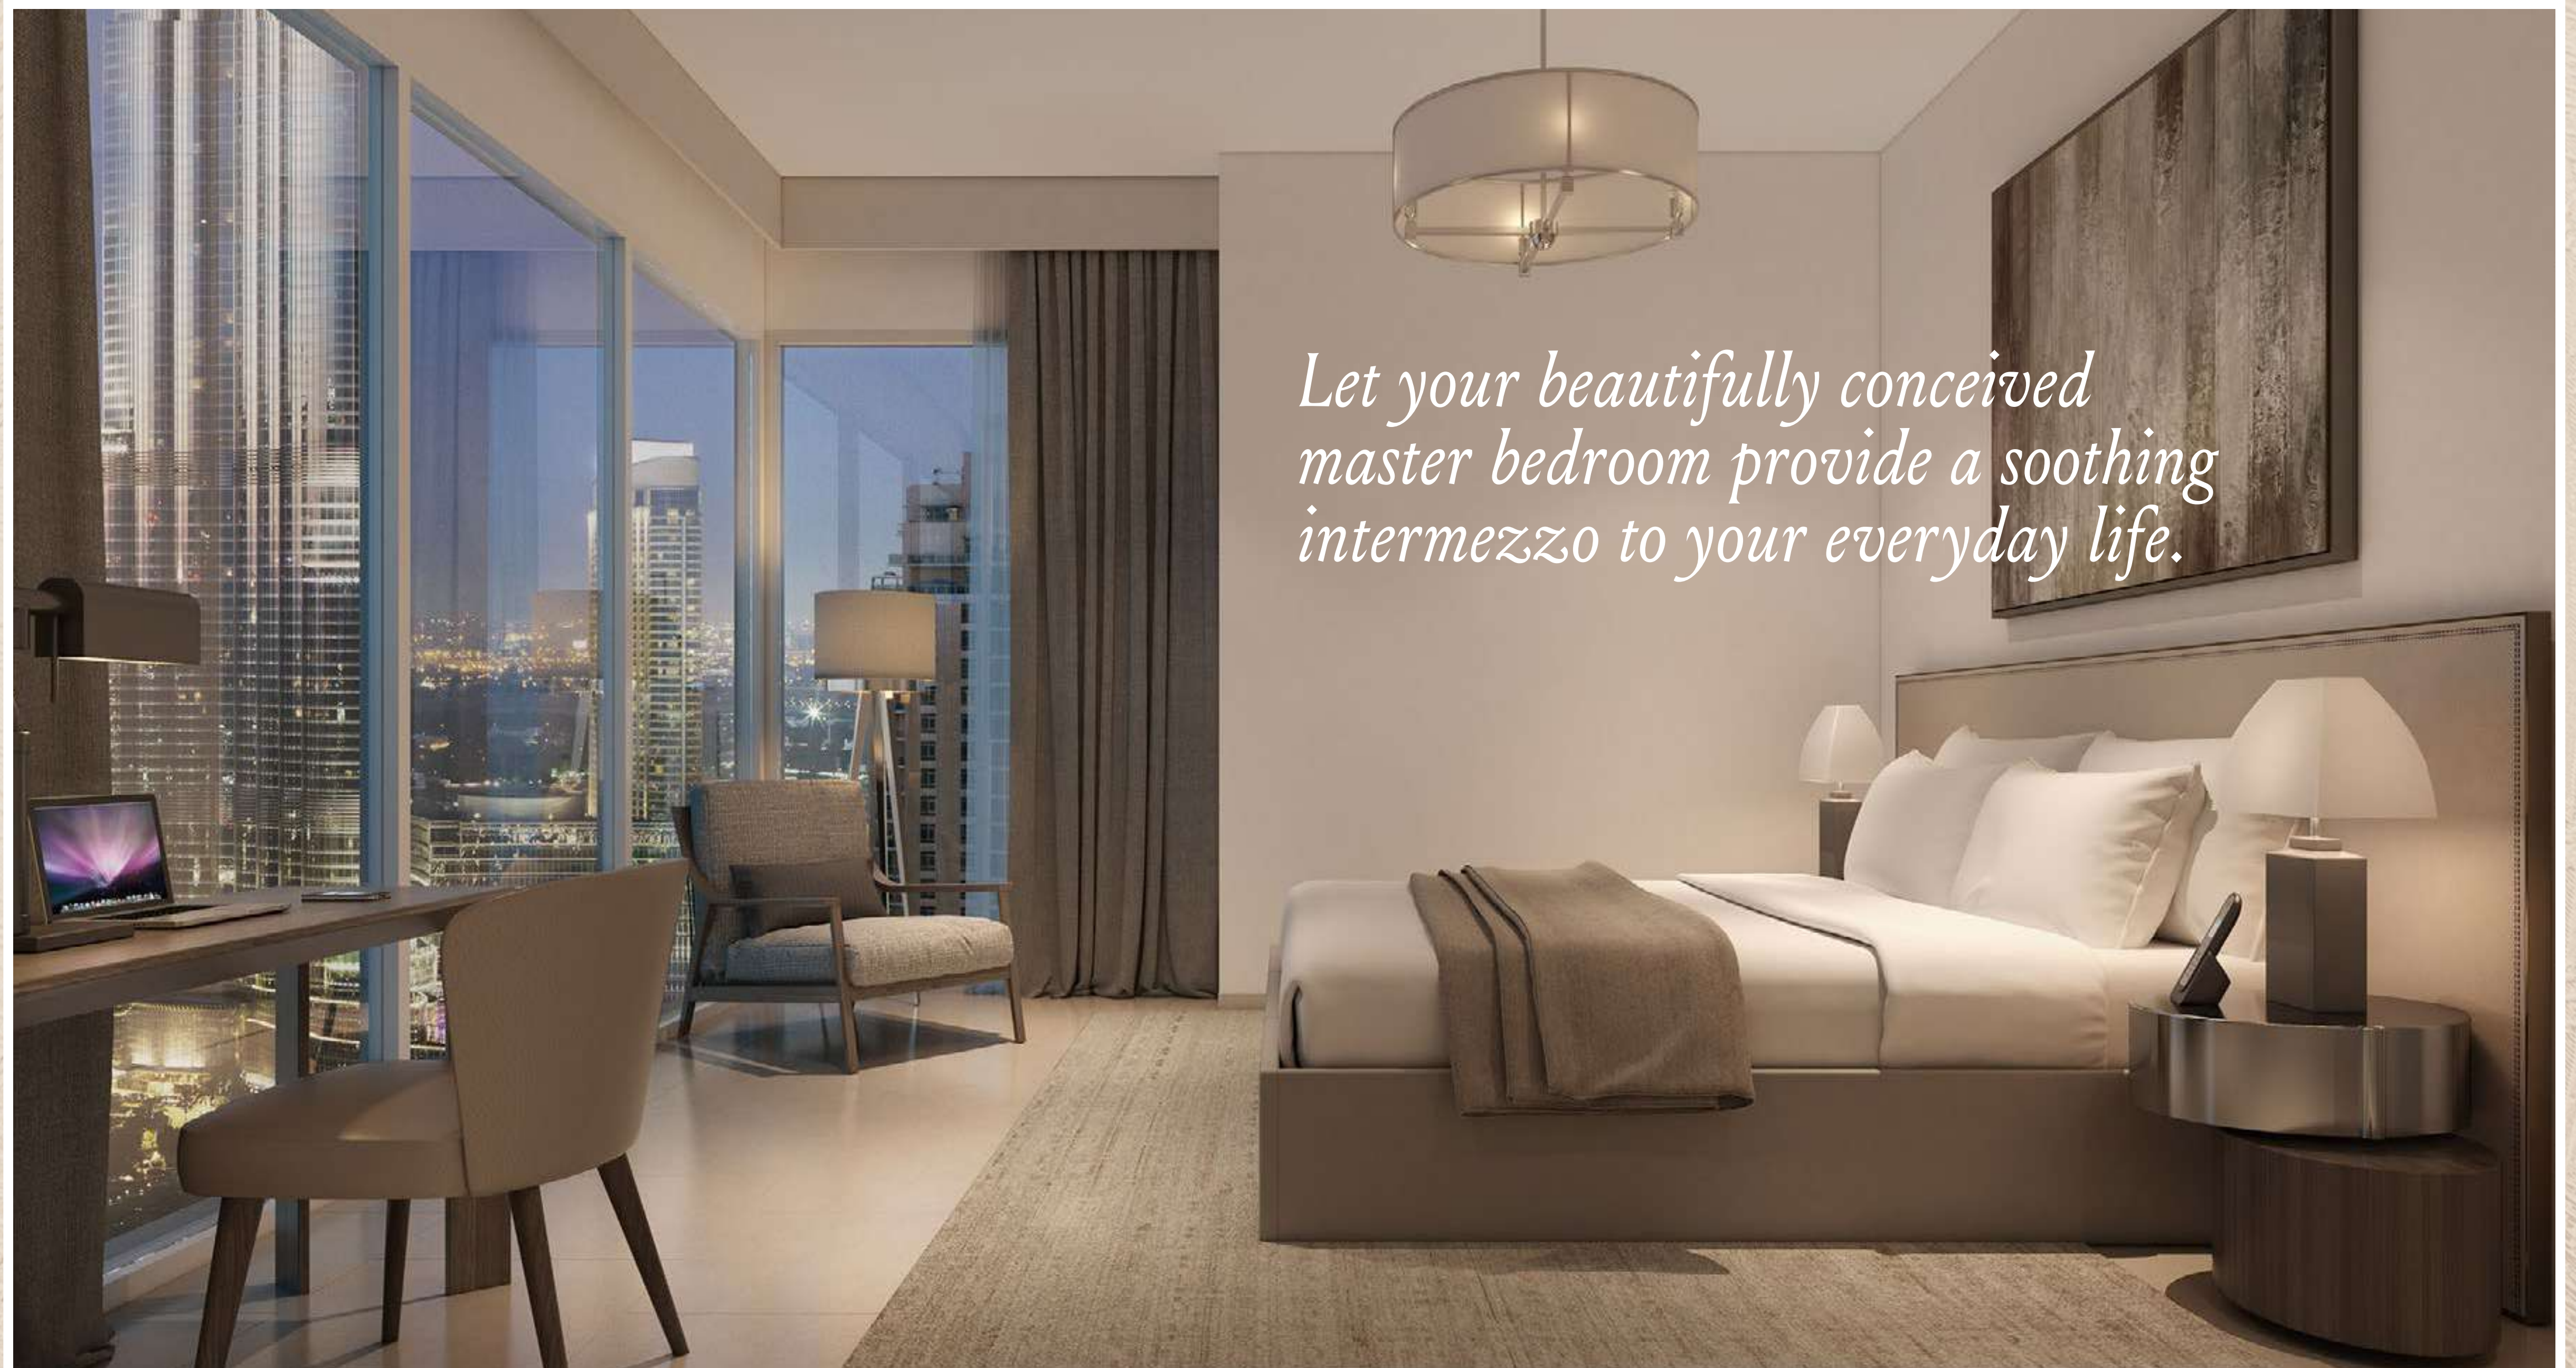

Minutes' walk from
The Dubai Fountain

10

Minutes' walk from
Souk Al Bahar

12

Minutes' walk from
The Dubai Mall

◆————◆

A SYMPHONY *of interior design*

Tastefully designed and crafted to embody both
timeless style and contemporary class.

Superb Craftsmanship

Bespoke Details

Modern Finishes

*Let your beautifully conceived
master bedroom provide a soothing
intermezzo to your everyday life.*

◆ —◆

ALWAYS *inspired,* ALWAYS *performing*

Amenities of the highest calibre designed with your absolute convenience in mind.