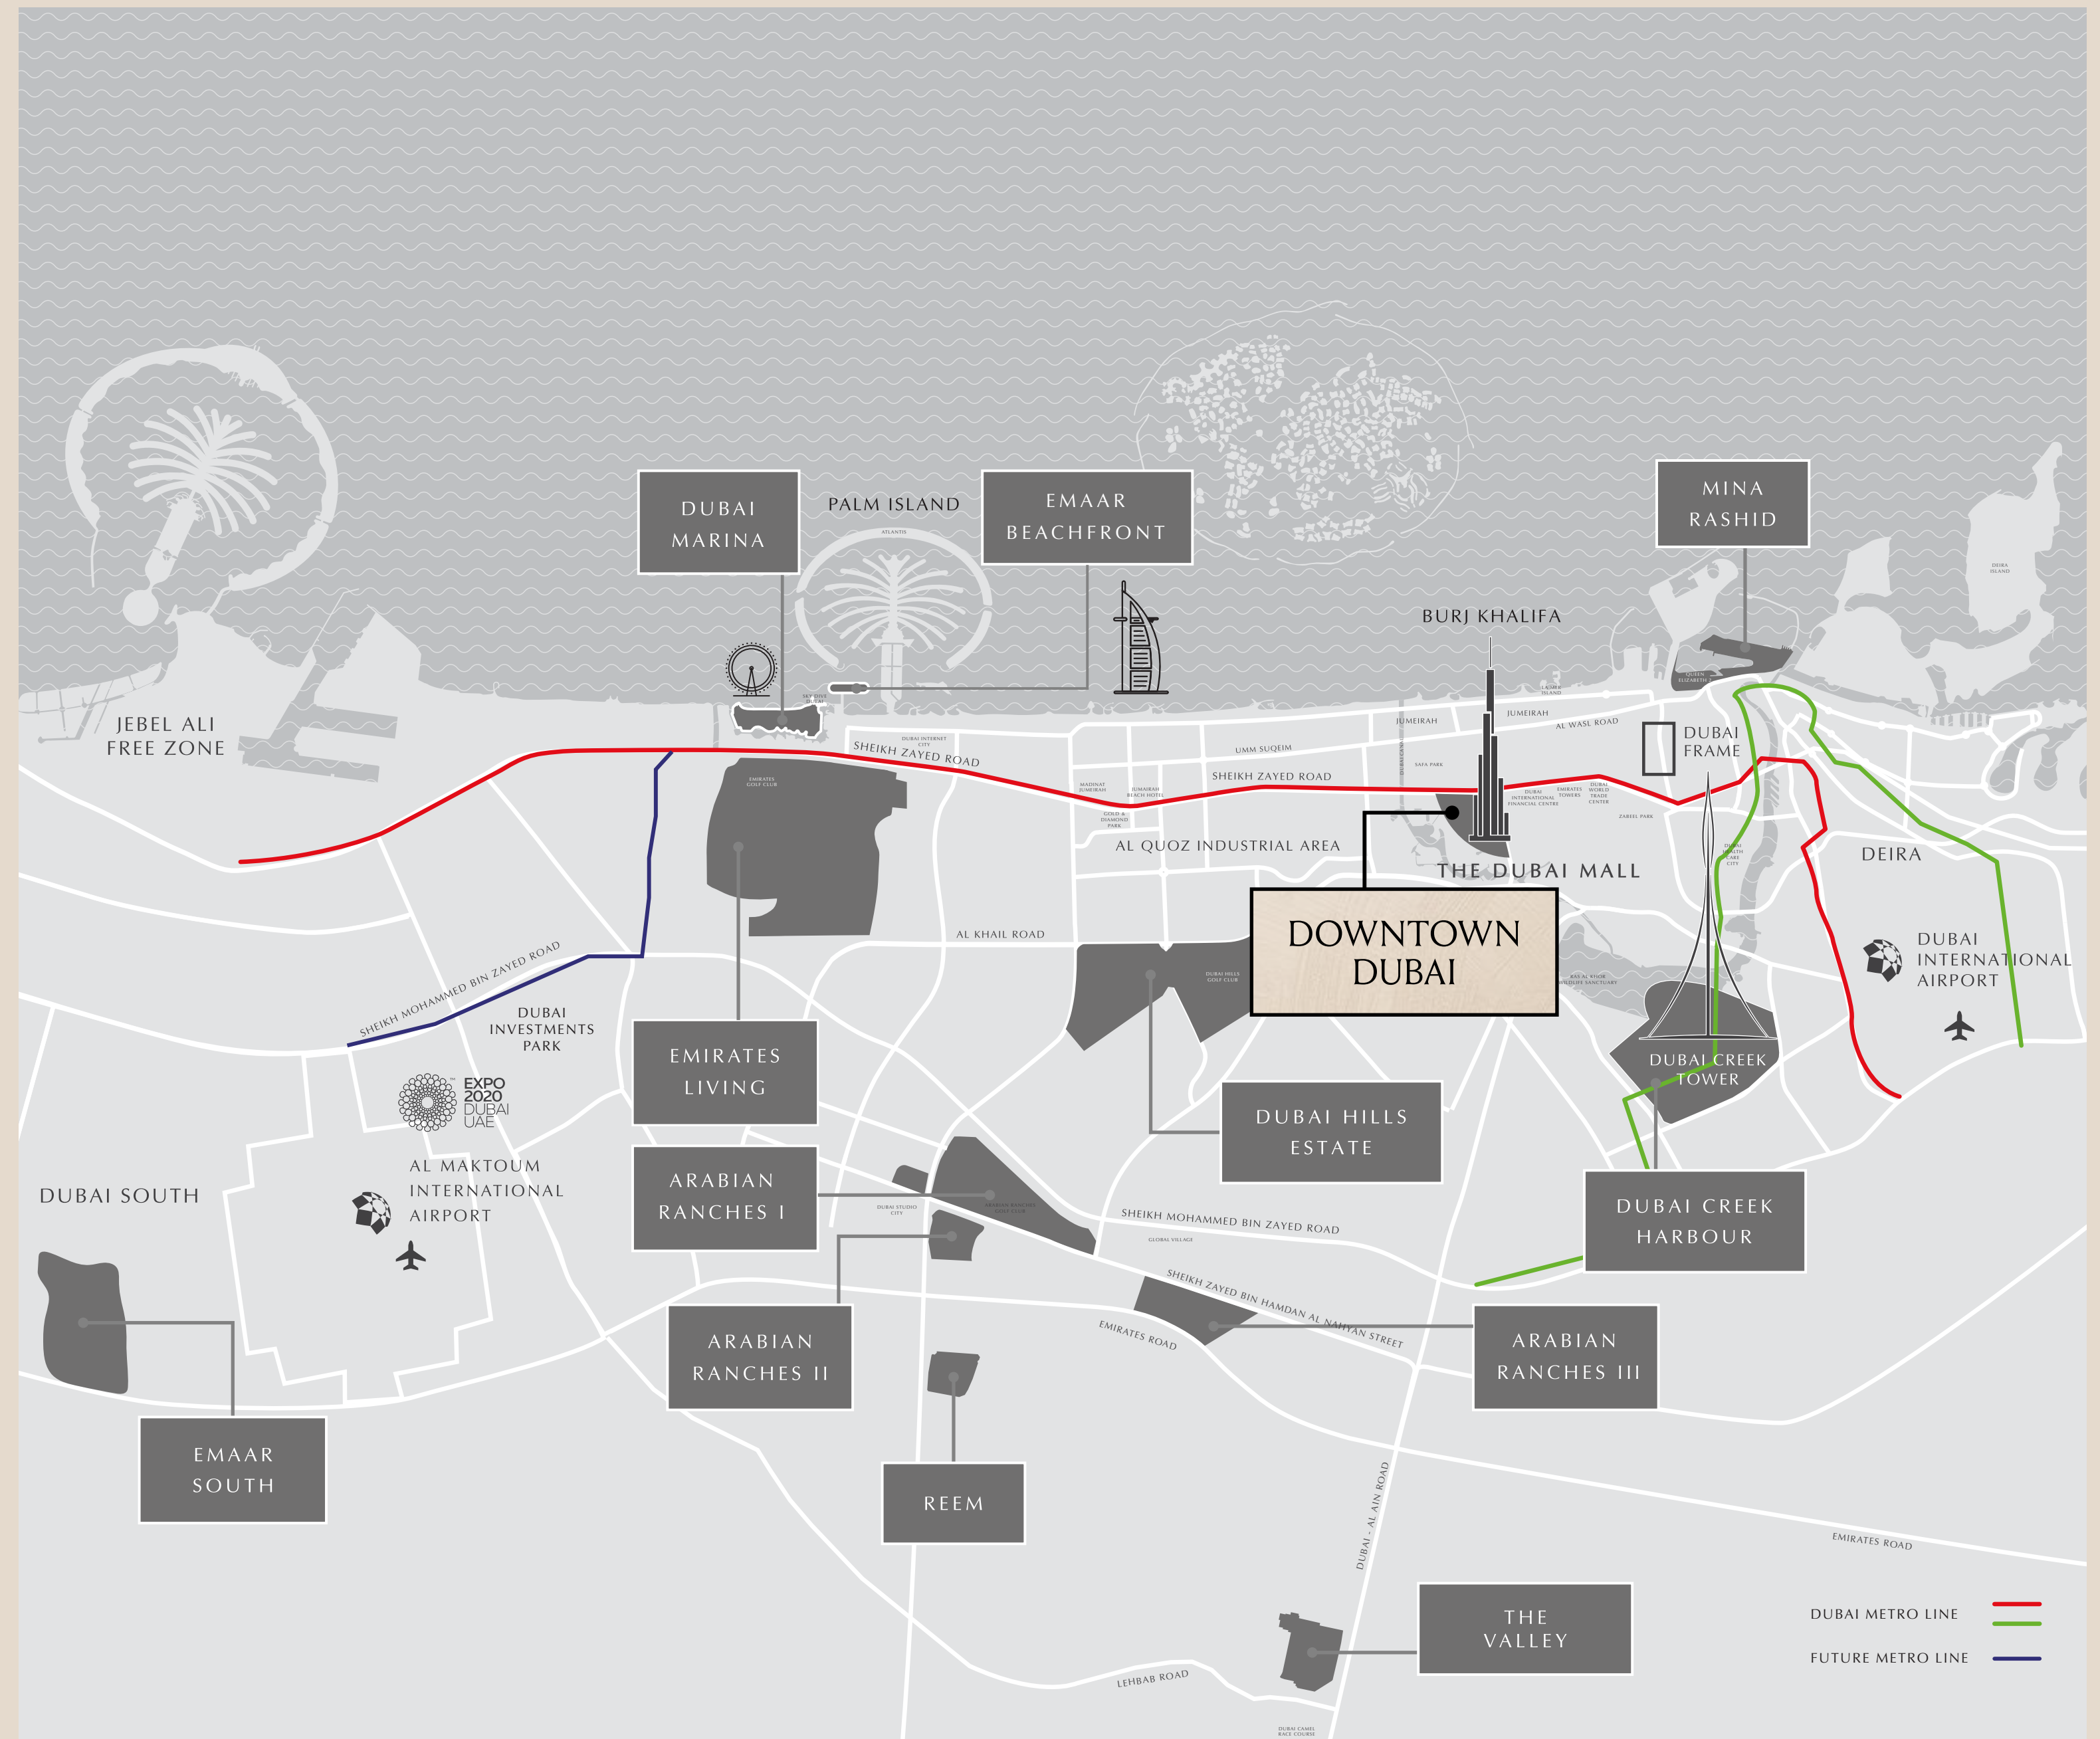

Walking distance from:

Dubai
Opera

Souk
Al Bahar

The Dubai
Mall

The Dubai
Fountain

Dubai
Metro

A Distinguished LOCATION

09
Minutes from
the Beach

10
Minutes from
Dubai International
Airport

17
Minutes from
Dubai Marina

17
Minutes from
Dubai Hills
Golf Club

19
Minutes from
Dubai Creek
Harbour

40
Minutes from
Al Maktoum
International Airport

In the HEART *of* THE OPERA DISTRICT

A SPOTLIGHT *on* CONVENIENCE

05

Minutes' walk from
Dubai Opera

05

Minutes' walk from
Burj Park

08

Minutes' walk from
Burj Khalifa

10