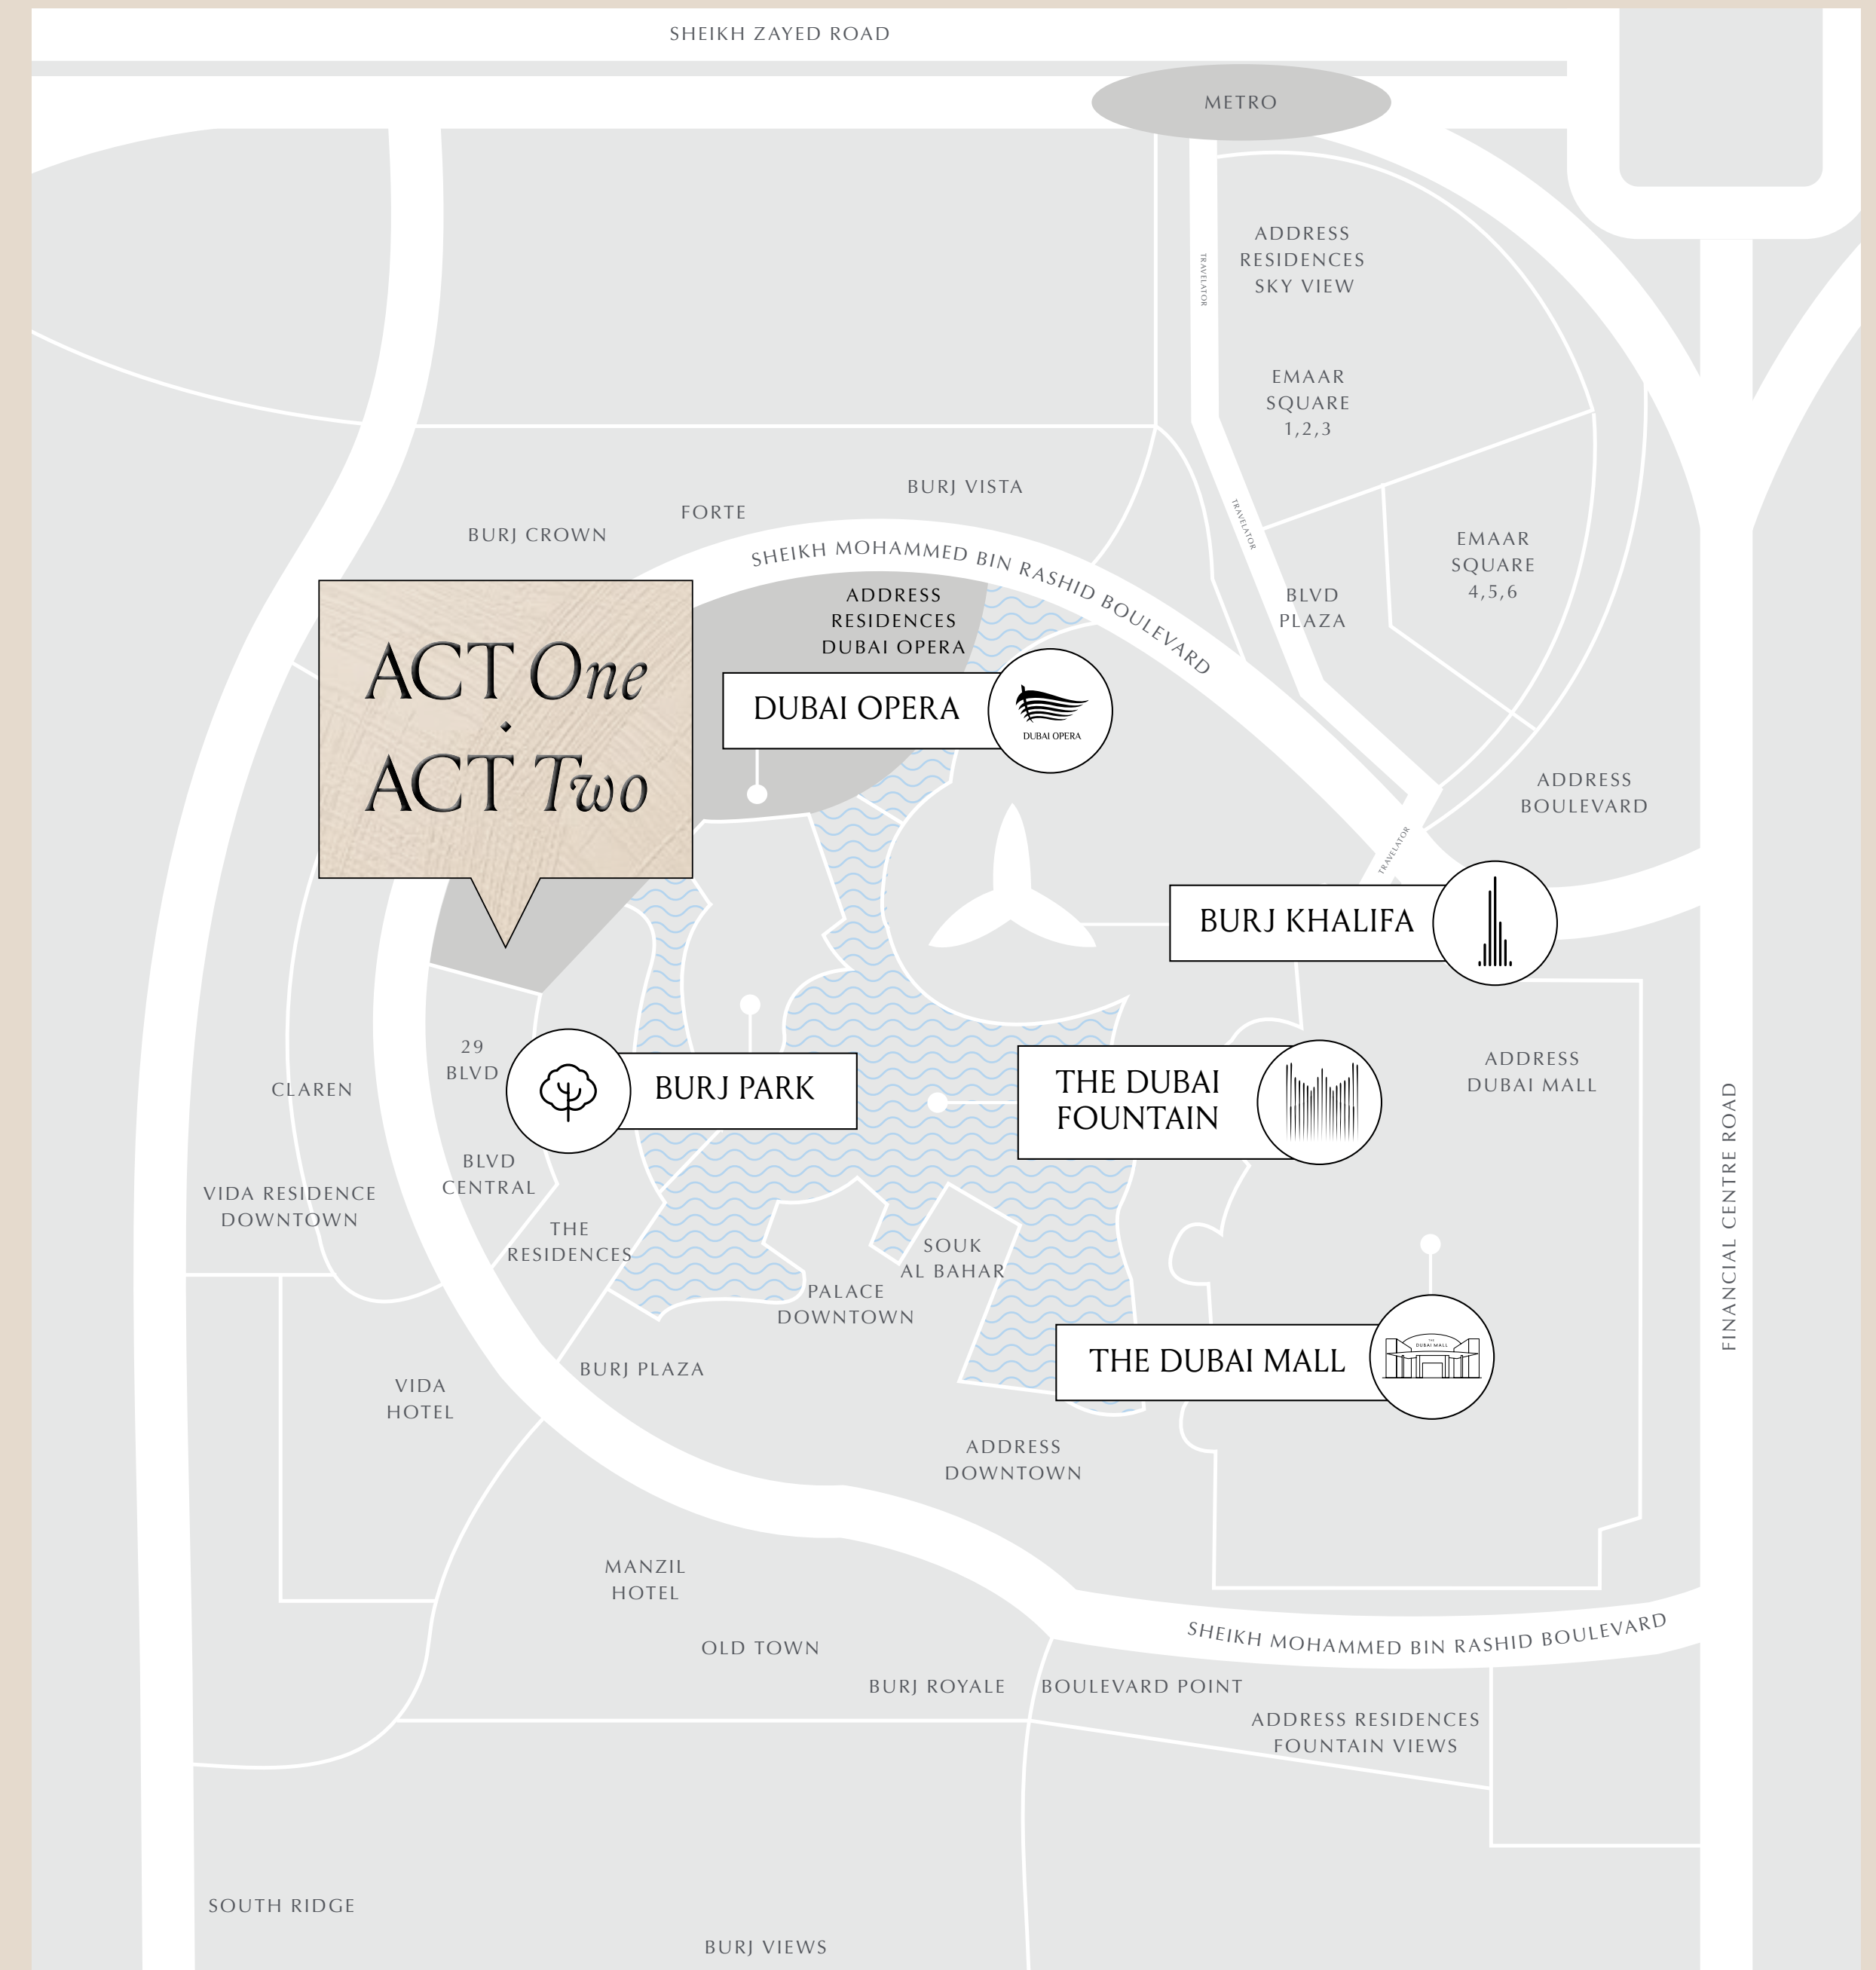

Walking distance from:

Dubai
Opera

Souk
Al Bahar

The Dubai
Mall

The Dubai
Fountain

Dubai
Metro

A Distinguished LOCATION

09
Minutes from
the Beach

10
Minutes from
Dubai International
Airport

17
Minutes from
Dubai Marina

17
Minutes from
Dubai Hills
Golf Club

19
Minutes from
Dubai Creek
Harbour

40
Minutes from
Al Maktoum
International Airport

In the HEART *of* THE OPERA DISTRICT

A SPOTLIGHT *on* CONVENIENCE

05

Minutes' walk from
Dubai Opera

05

Minutes' walk from
Burj Park

08

Minutes' walk from
Burj Khalifa

10

Minutes' walk from
The Dubai Fountain

10

Minutes' walk from
Souk Al Bahar

12

Minutes' walk from
The Dubai Mall

◆————◆

A SYMPHONY *of interior design*

Tastefully designed and crafted to embody both
timeless style and contemporary class.