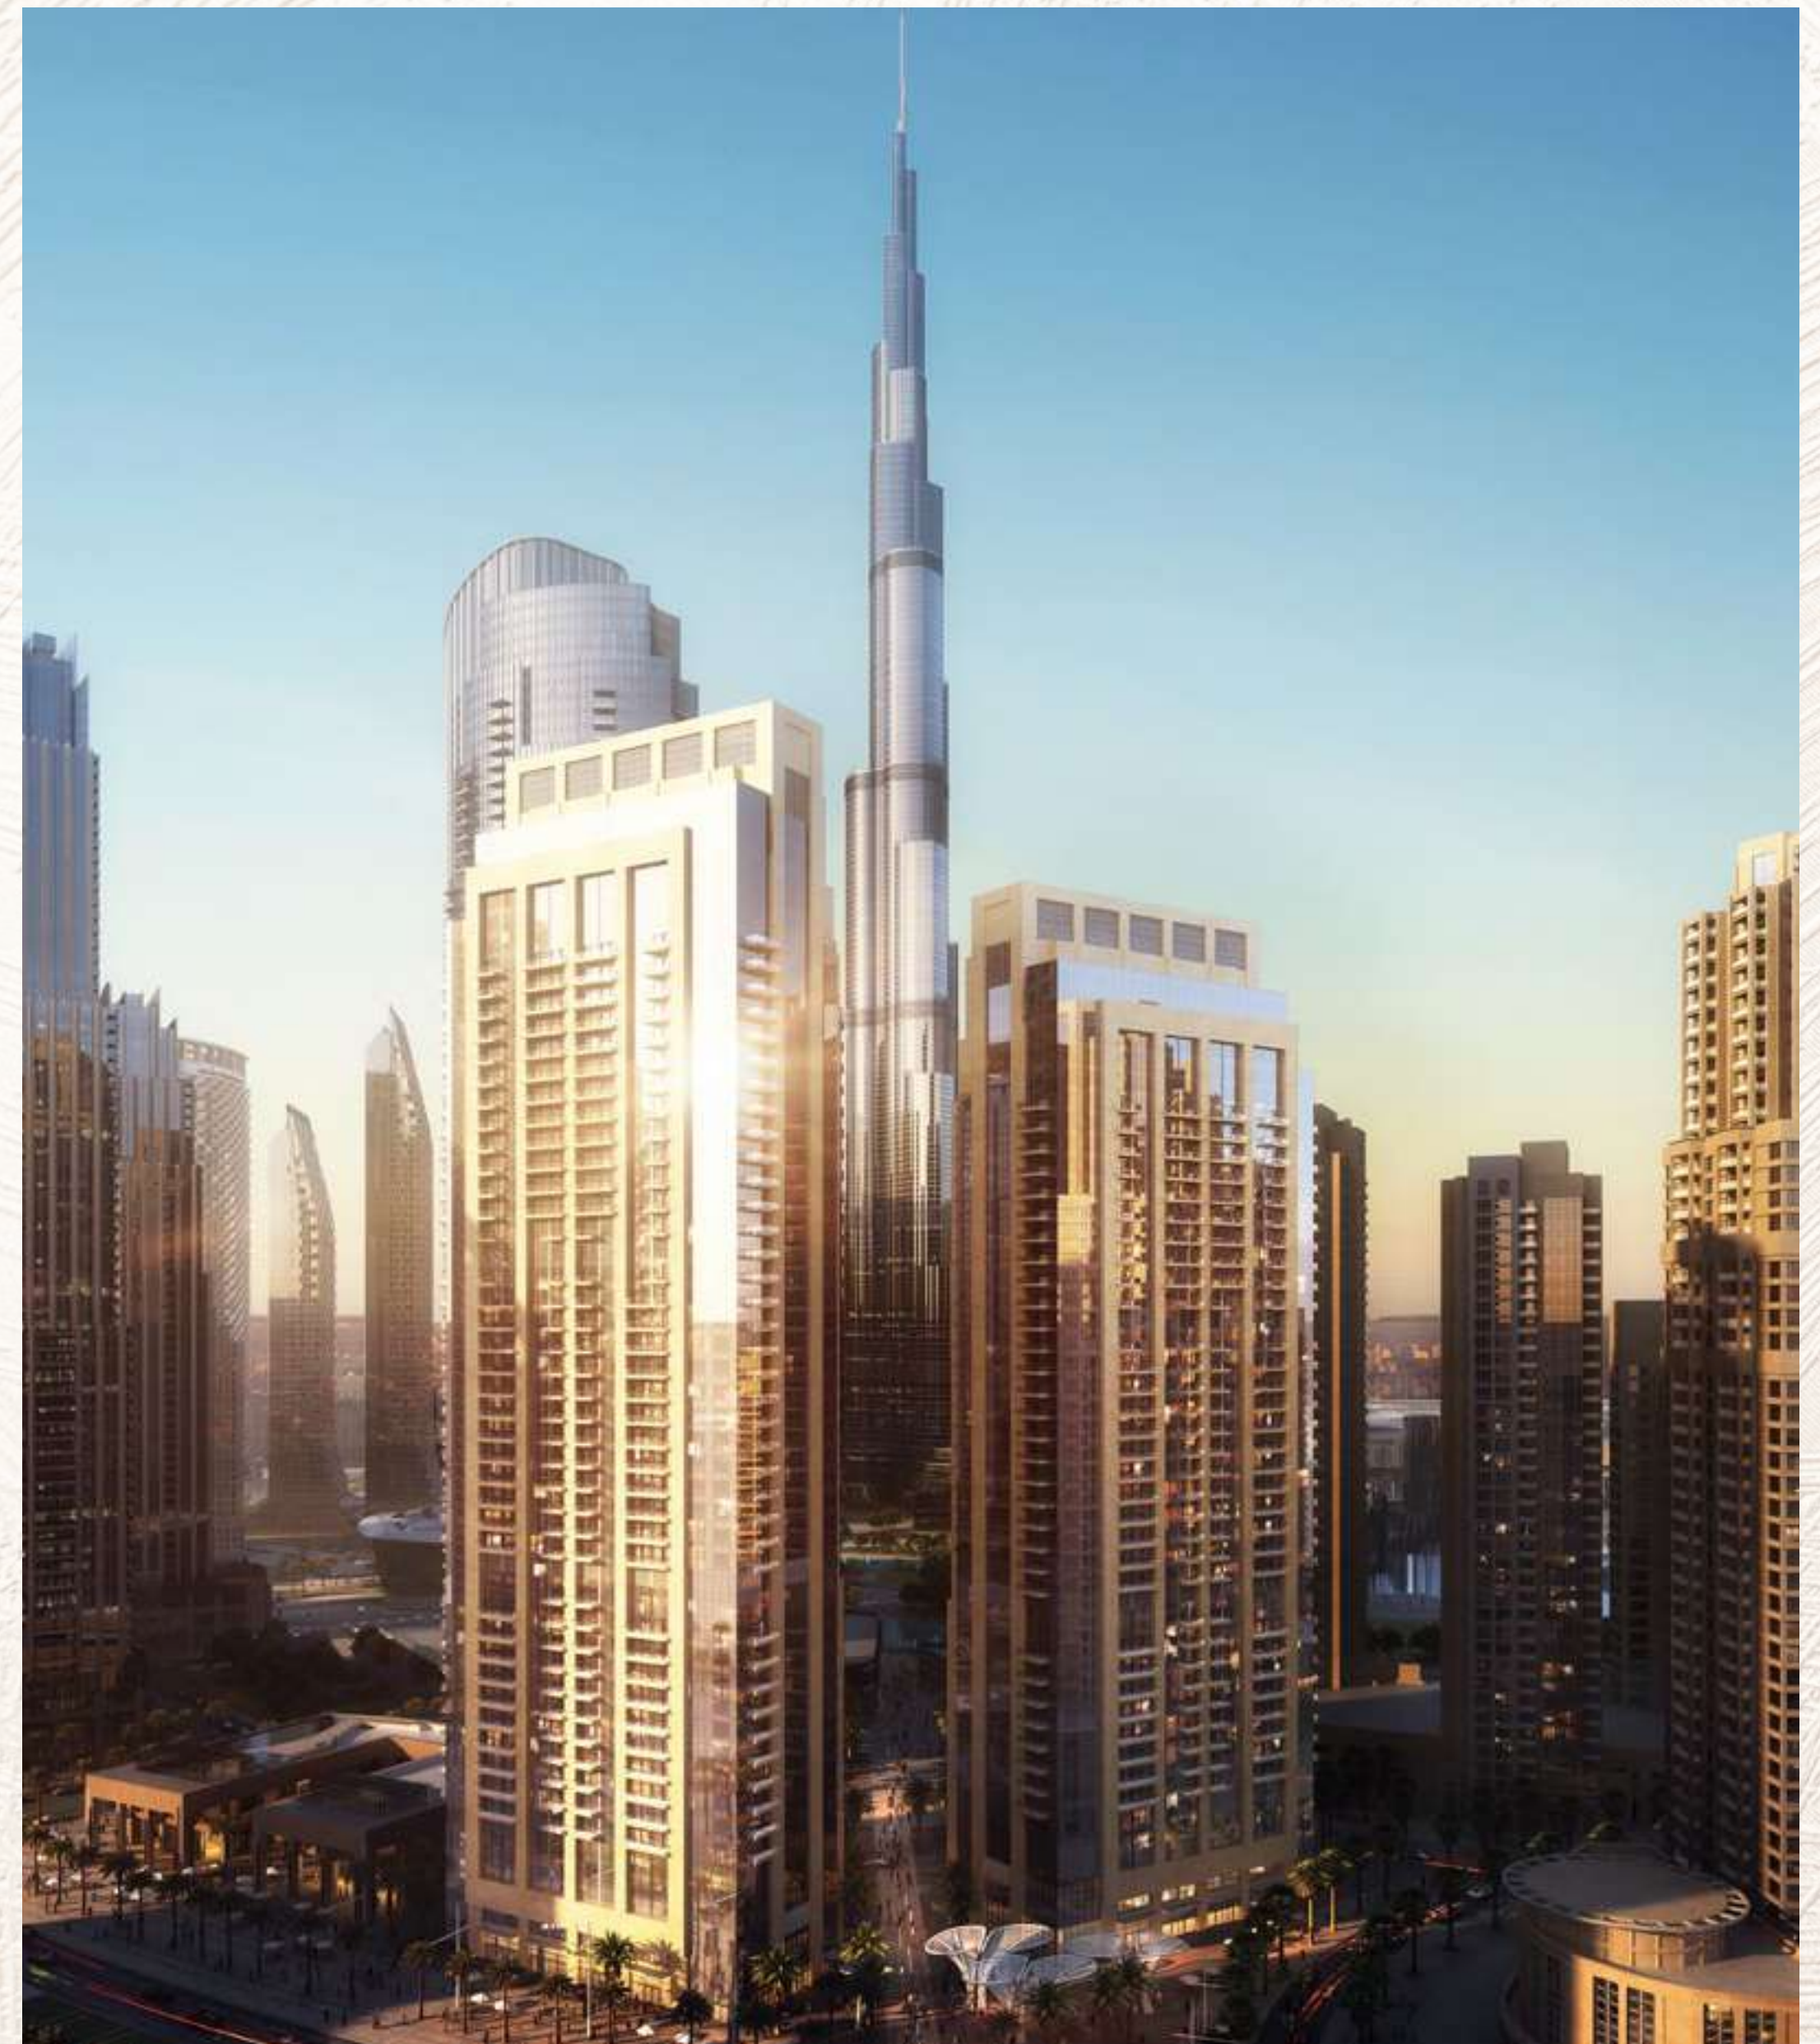

4-bedroom
Penthouses

Range of
Roof Terraces
& Balconies

Unreal Views of
Burj Khalifa
& The Dubai Fountain

Estimated
Completion
by 2022

An EPIC LIFE'S journey

Be part of grand celebrations and entertainment events throughout the year.

Walking distance from:

Dubai
Opera

Souk
Al Bahar

The Dubai
Mall

The Dubai
Fountain

Dubai
Metro

A Distinguished LOCATION

09
Minutes from
the Beach