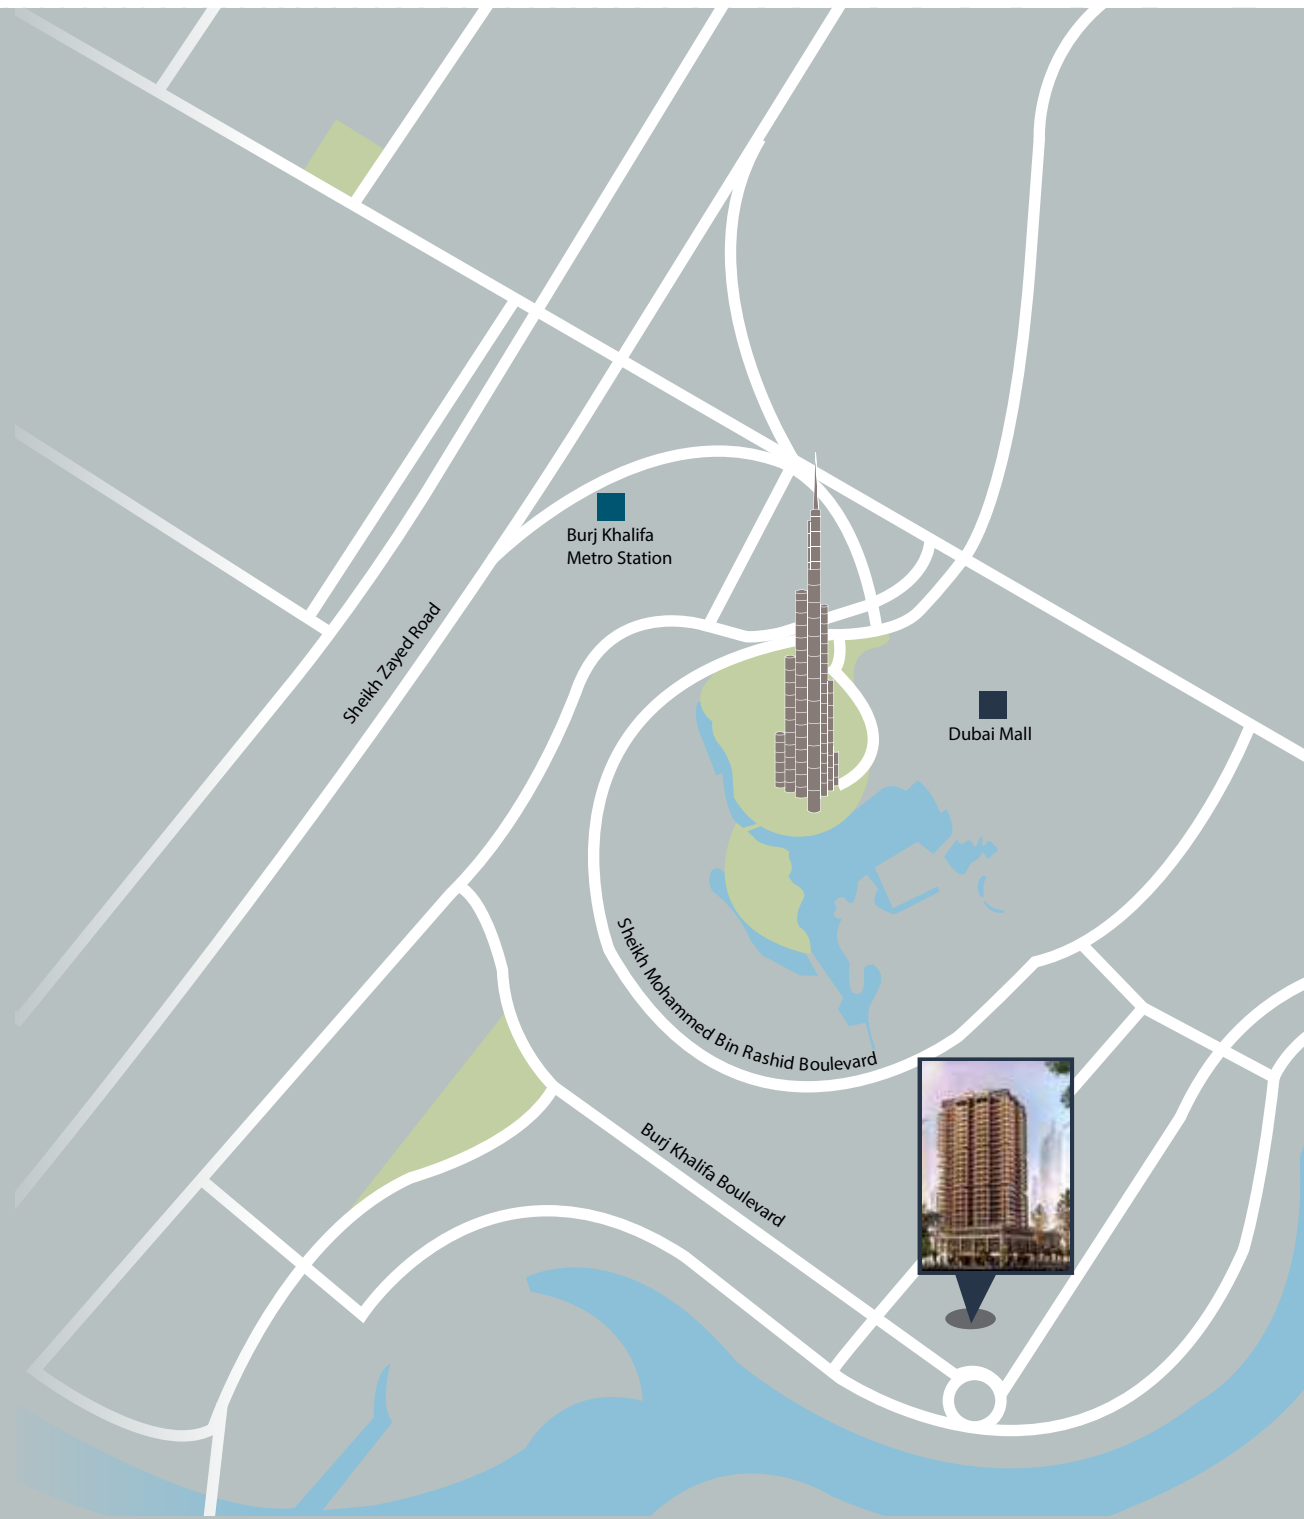

Elite
DOWNTOWN

DOWNTOWN DUBAI

Welcome to the Heart of City

Recognised as the hub of the innovations, Downtown Dubai is an upscale-inspired urban concept and provides modern city living at its best for the inhabitants of sublet apartments in the vicinity. The development is home to many of Dubai's unrivaled attractions; 'Burj Khalifa,' the tallest building, 'Dubai Mall,' the largest shopping mall and the man-made 'Burj Khalifa Lake' that hosts the world's tallest performing fountain system, 'Dubai Fountain.' Being one of the most exclusive addresses for high-flying residents in the world, Downtown has been branded the 'Center of Now'. offering an array of housing, entertainment, retail and dining options, this area has quickly become a top tourist destination as it never fails to amaze visitors with its elegant, fun and metropolitan lifestyle. Located strategically in the heart of the city, Downtown Dubai is perfect for business-centric, high-earning individuals that don't mind the hustle and bustle of city life.

LOCATION

A location like no other

Elite Downtown Residence offers the best possible location to live, work and play.

With its celebrated cultural vibe and global status as the Centre of Now, there is literally no other place on earth like Downtown Dubai. Here is where the world comes to explore a vibrant residential neighbourhood of tree-lined streets, infused with a deep diversity of high fashion, hot design, chic boutiques, hip eateries and charming boulevards.

International Airport
15 minutes

Metro Station
8 minutes

Beach
13 minutes

Hospital
10 minutes

Shopping Mall
6 minutes

Public Park
7 minutes

Elite

DOWNTOWN RESIDENCE