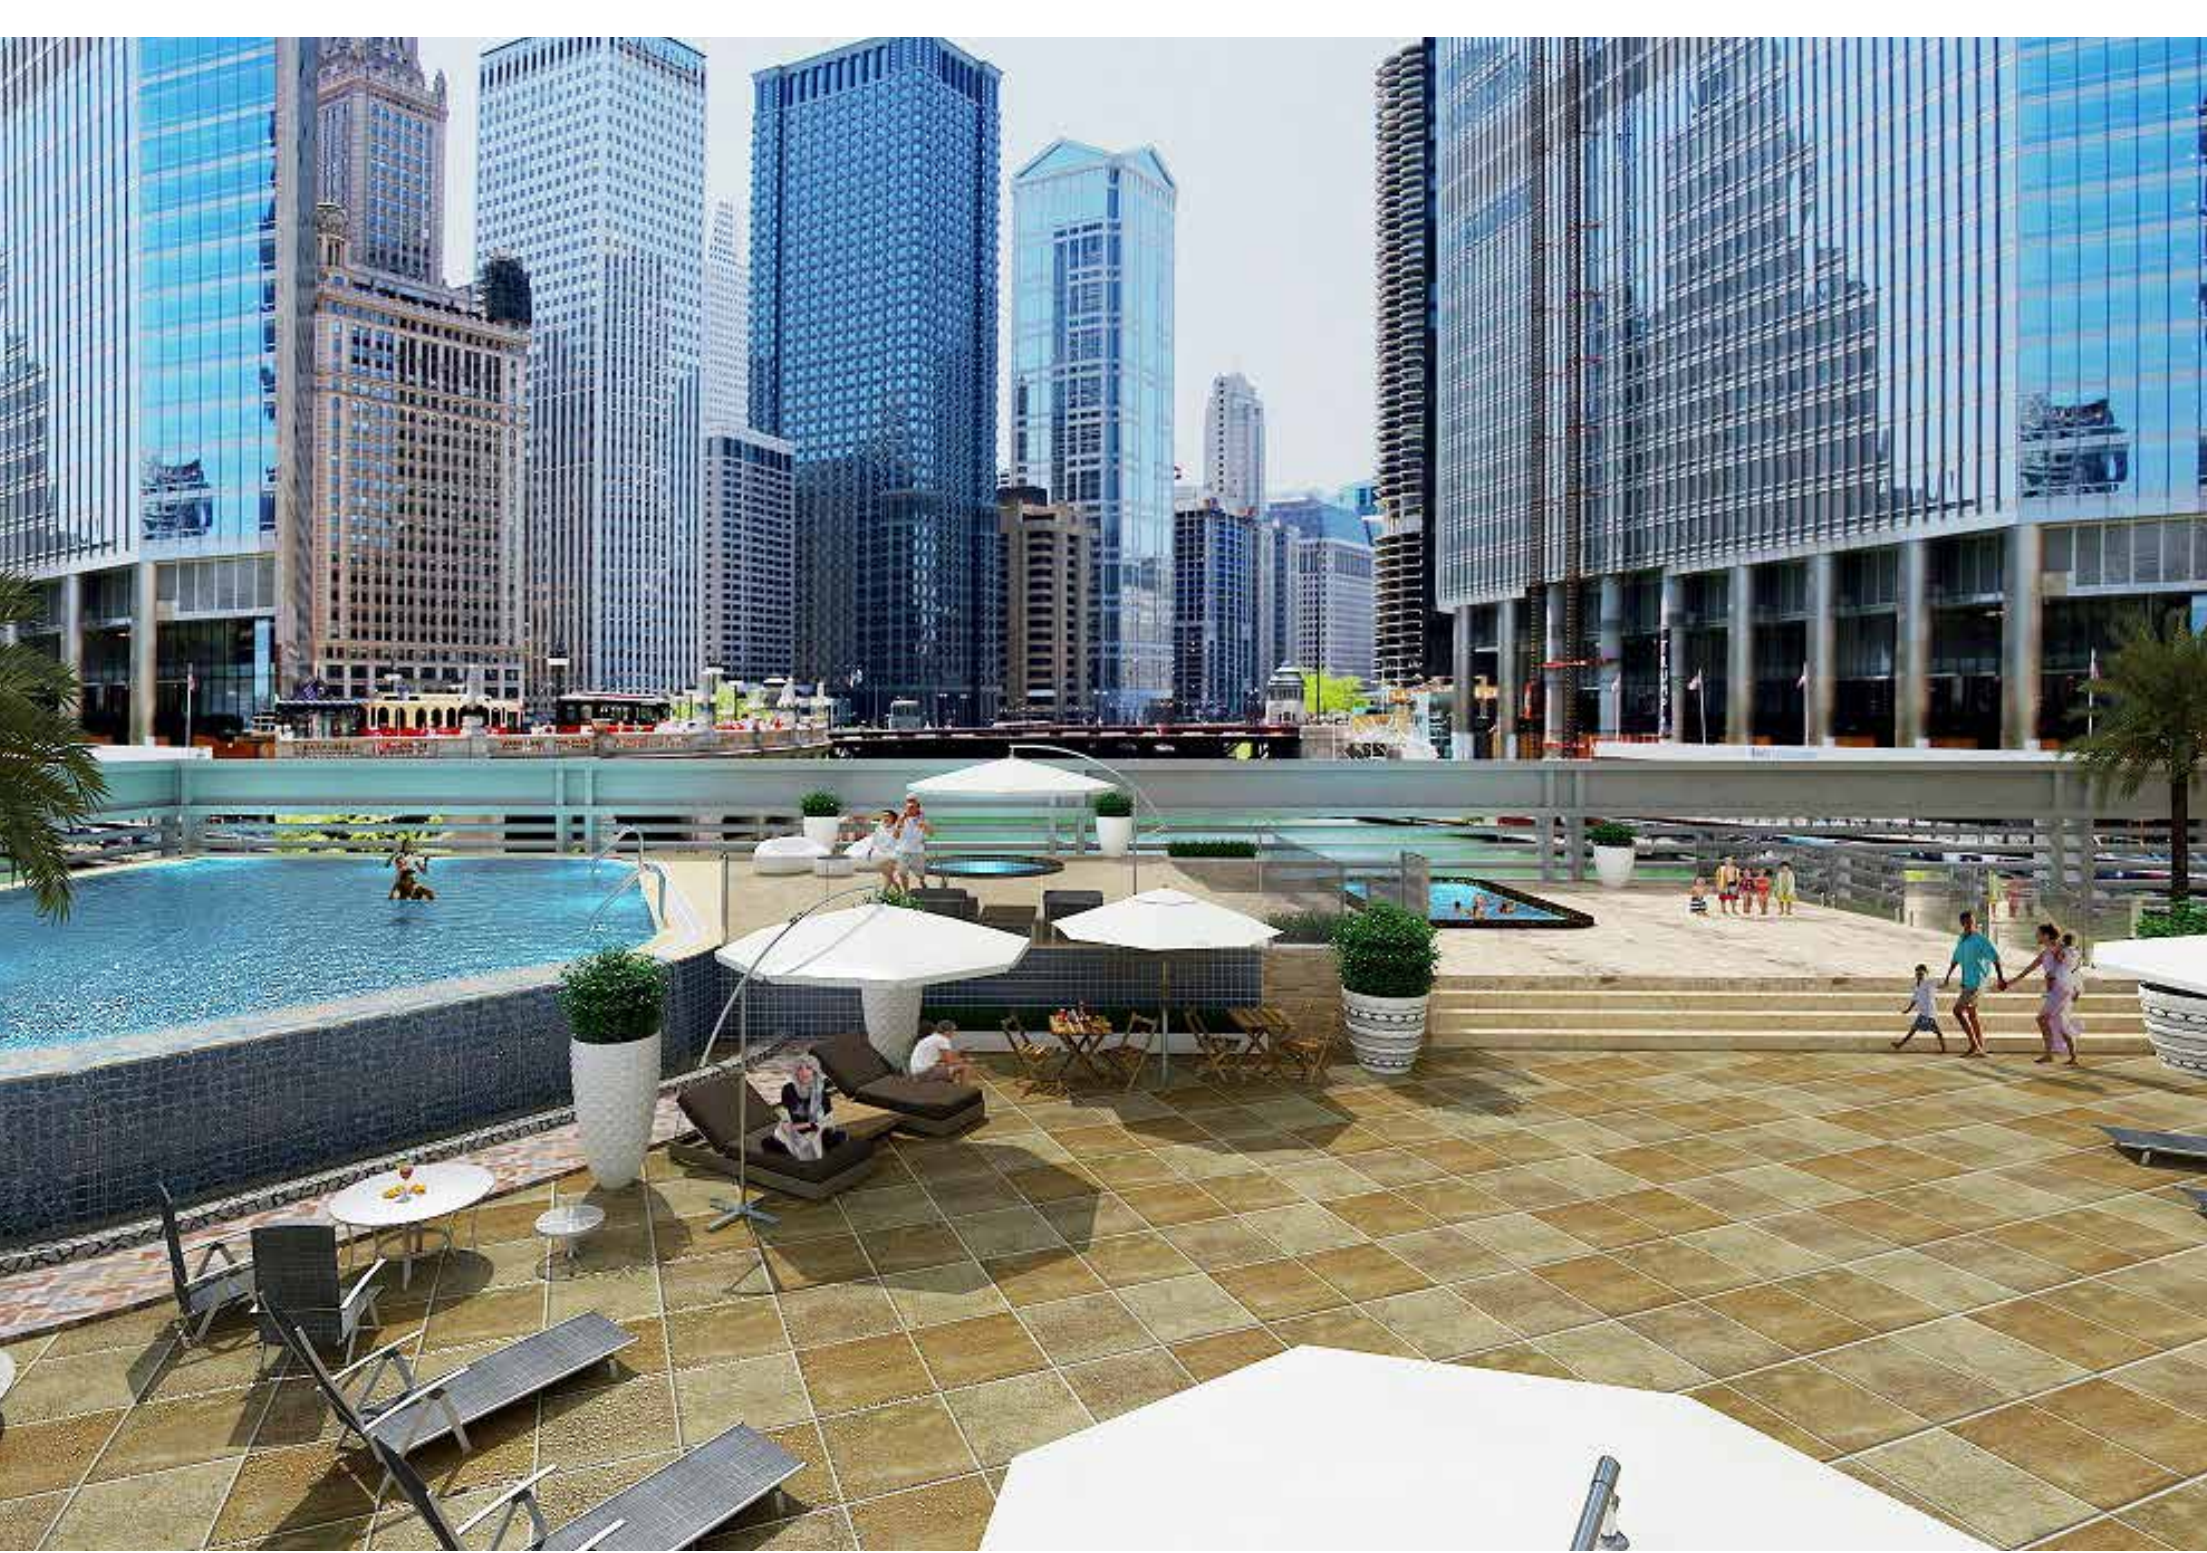

Designed for the future

Elite Downtown Residence is now a newly launched project in emerging district of Dubai, Downtown Dubai.

Elite Downtown Residence is designed with sumptuous and stylish furnished residence. Standing 24 storey's tall with over 400 stunning apartments and 4 levels of parking, Elite Downtown Residence emphasizes on larger living spaces to provide you with high-quality living. It flaunts gorgeous fully furnished Studio, 1, 2 and 3 freehold bedroom apartments with swimming pool, Gym and Children's Play Area at the podium level.

Elite Downtown

SPLASH LEISURE

A life of luxury

The Elite Downtown Residence Swimming pool, with cabanas and tanning deck, is the apex where leisure meets luxury. Here you can splash and sparkle, work on your tan and your social Skills. Exhilarate both body and soul with a dazzling view of the Downtown skyline, calm waters and seclusion from the hustle and bustle of the city below.

VIEWS

Stunning views that take your breath away

Come home to the best views of Dubai. View the exciting Burj Khalifa from the privacy of your plush and stylish living room. Relish the sunset on a spacious exotic terrace, and say good night while gazing at Dubai's sparkling lights.