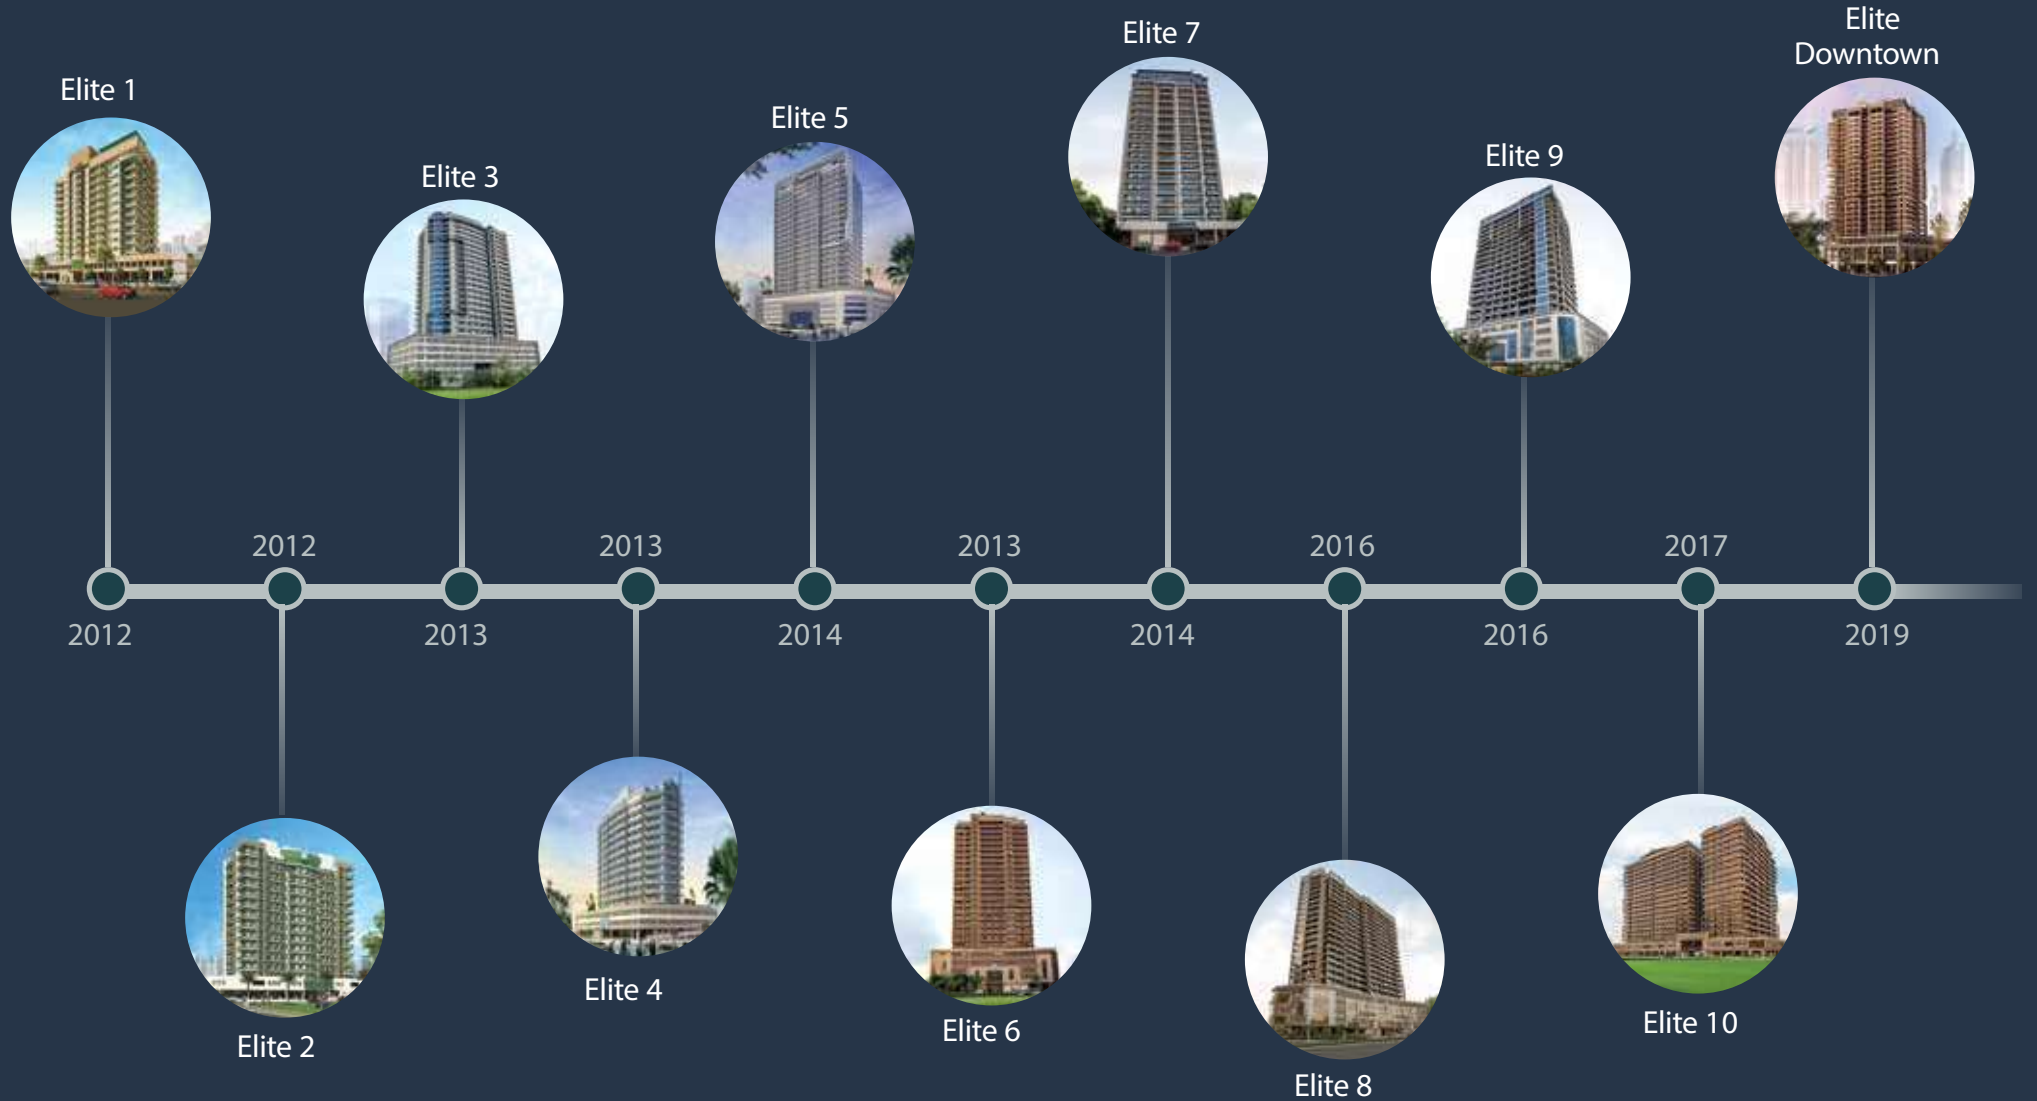

WHERE WE BEGAN

Projects in Dubai, UAE