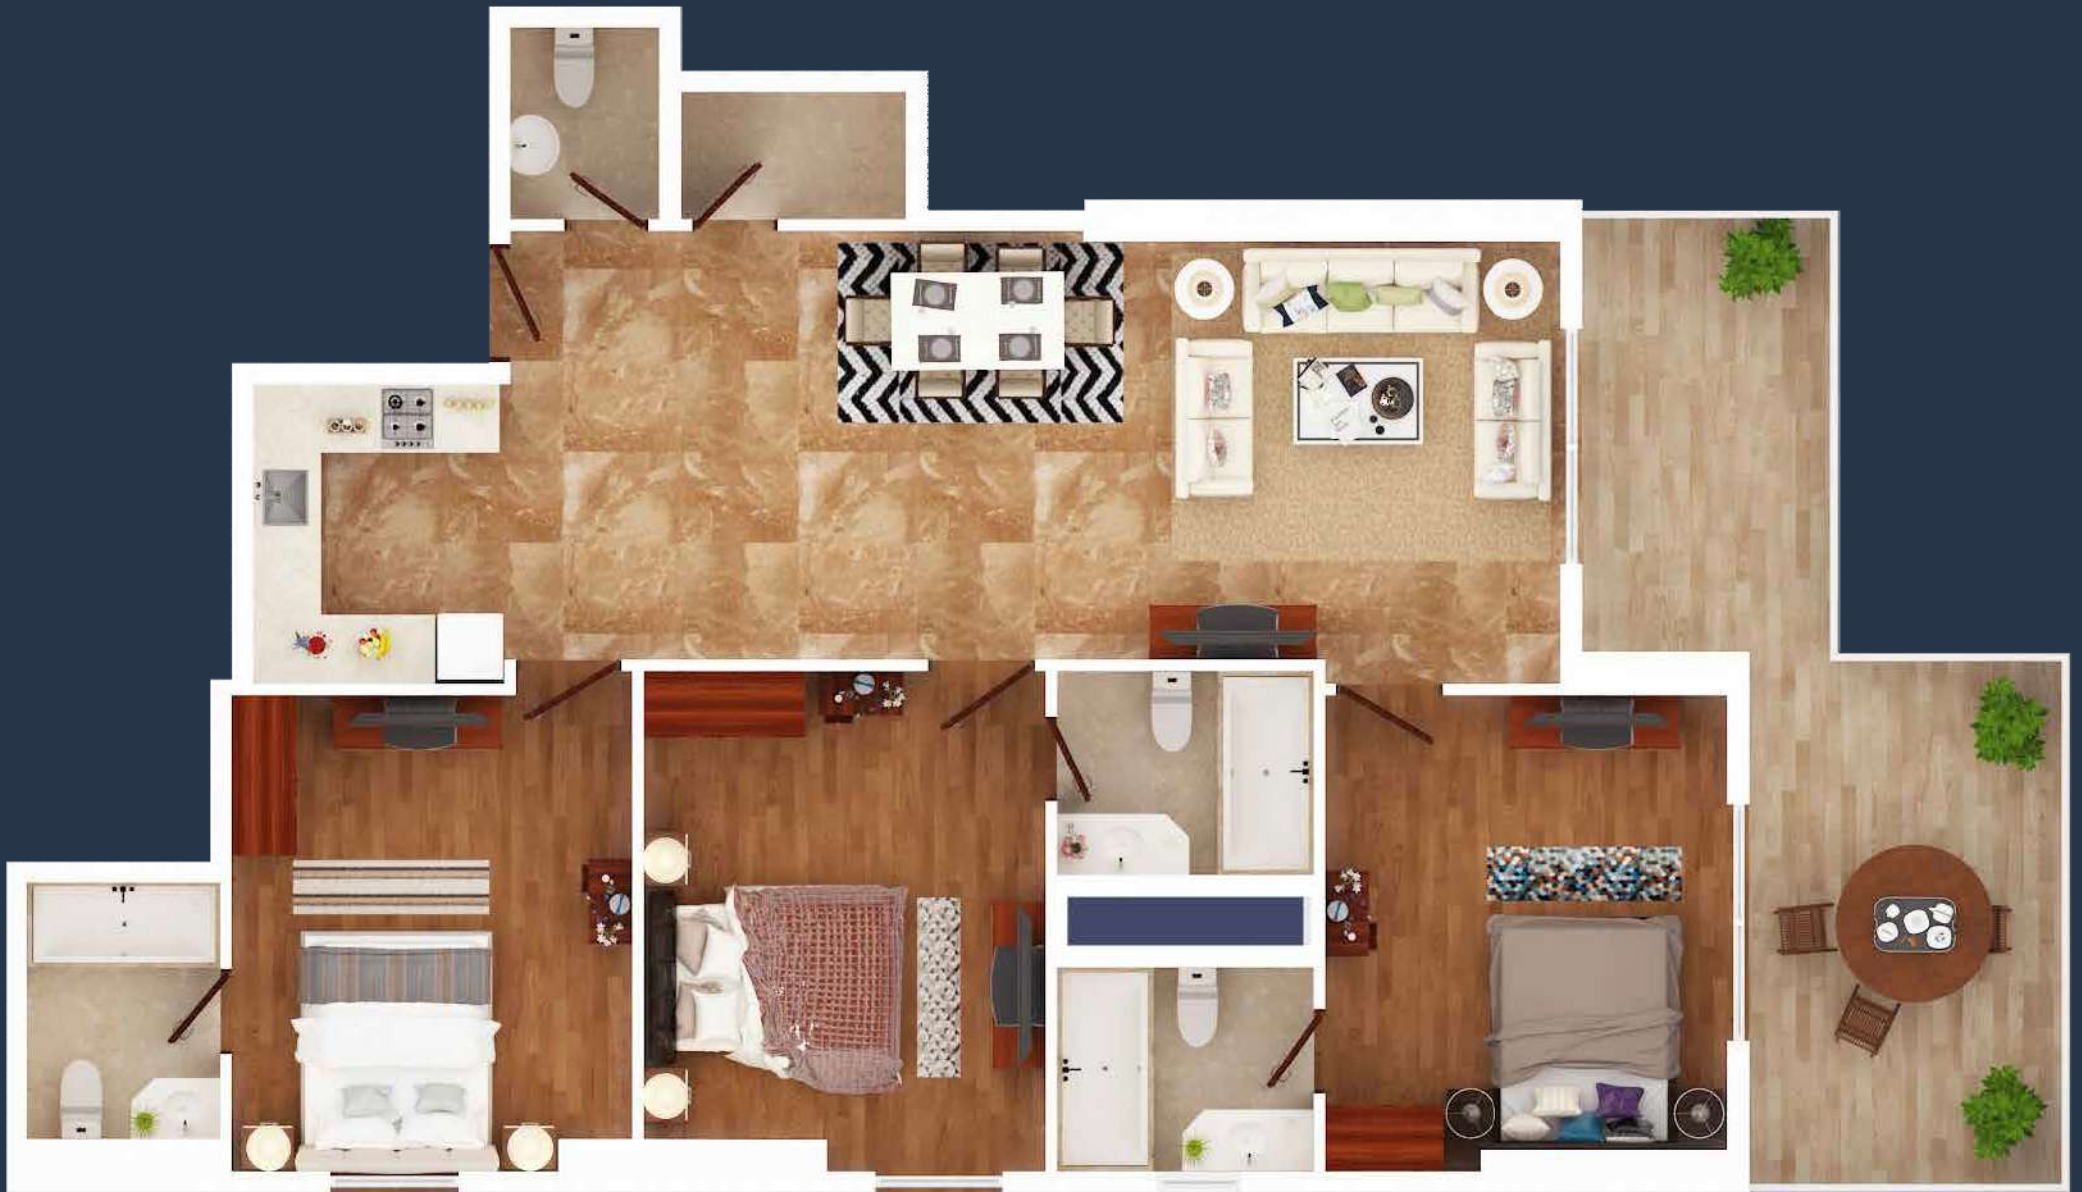

Designed for the future

Elite Downtown Residence is now a newly launched project in emerging district of Dubai, Downtown Dubai.

Elite Downtown Residence is designed with sumptuous and stylish furnished residence. Standing 24 storey's tall with over 400 stunning apartments and 4 levels of parking, Elite Downtown Residence emphasizes on larger living spaces to provide you with high-quality living. It flaunts gorgeous fully furnished Studio, 1, 2 and 3 freehold bedroom apartments with swimming pool, Gym and Children's Play Area at the podium level.

WHERE WE BEGAN

Projects in Dubai, UAE

STUDIO

Sizes: 420 - 520 sqft

1

BEDROOM

1 Bedroom

Sizes: 800 - 990 sqft

2

BEDROOM + Maid/Store

2 Bedroom + Maid/Store

Sizes: 1350 - 1750sqft

3

BEDROOM + Maid/Store

3 Bedroom + Maid/Store

Sizes: 1600 sqft