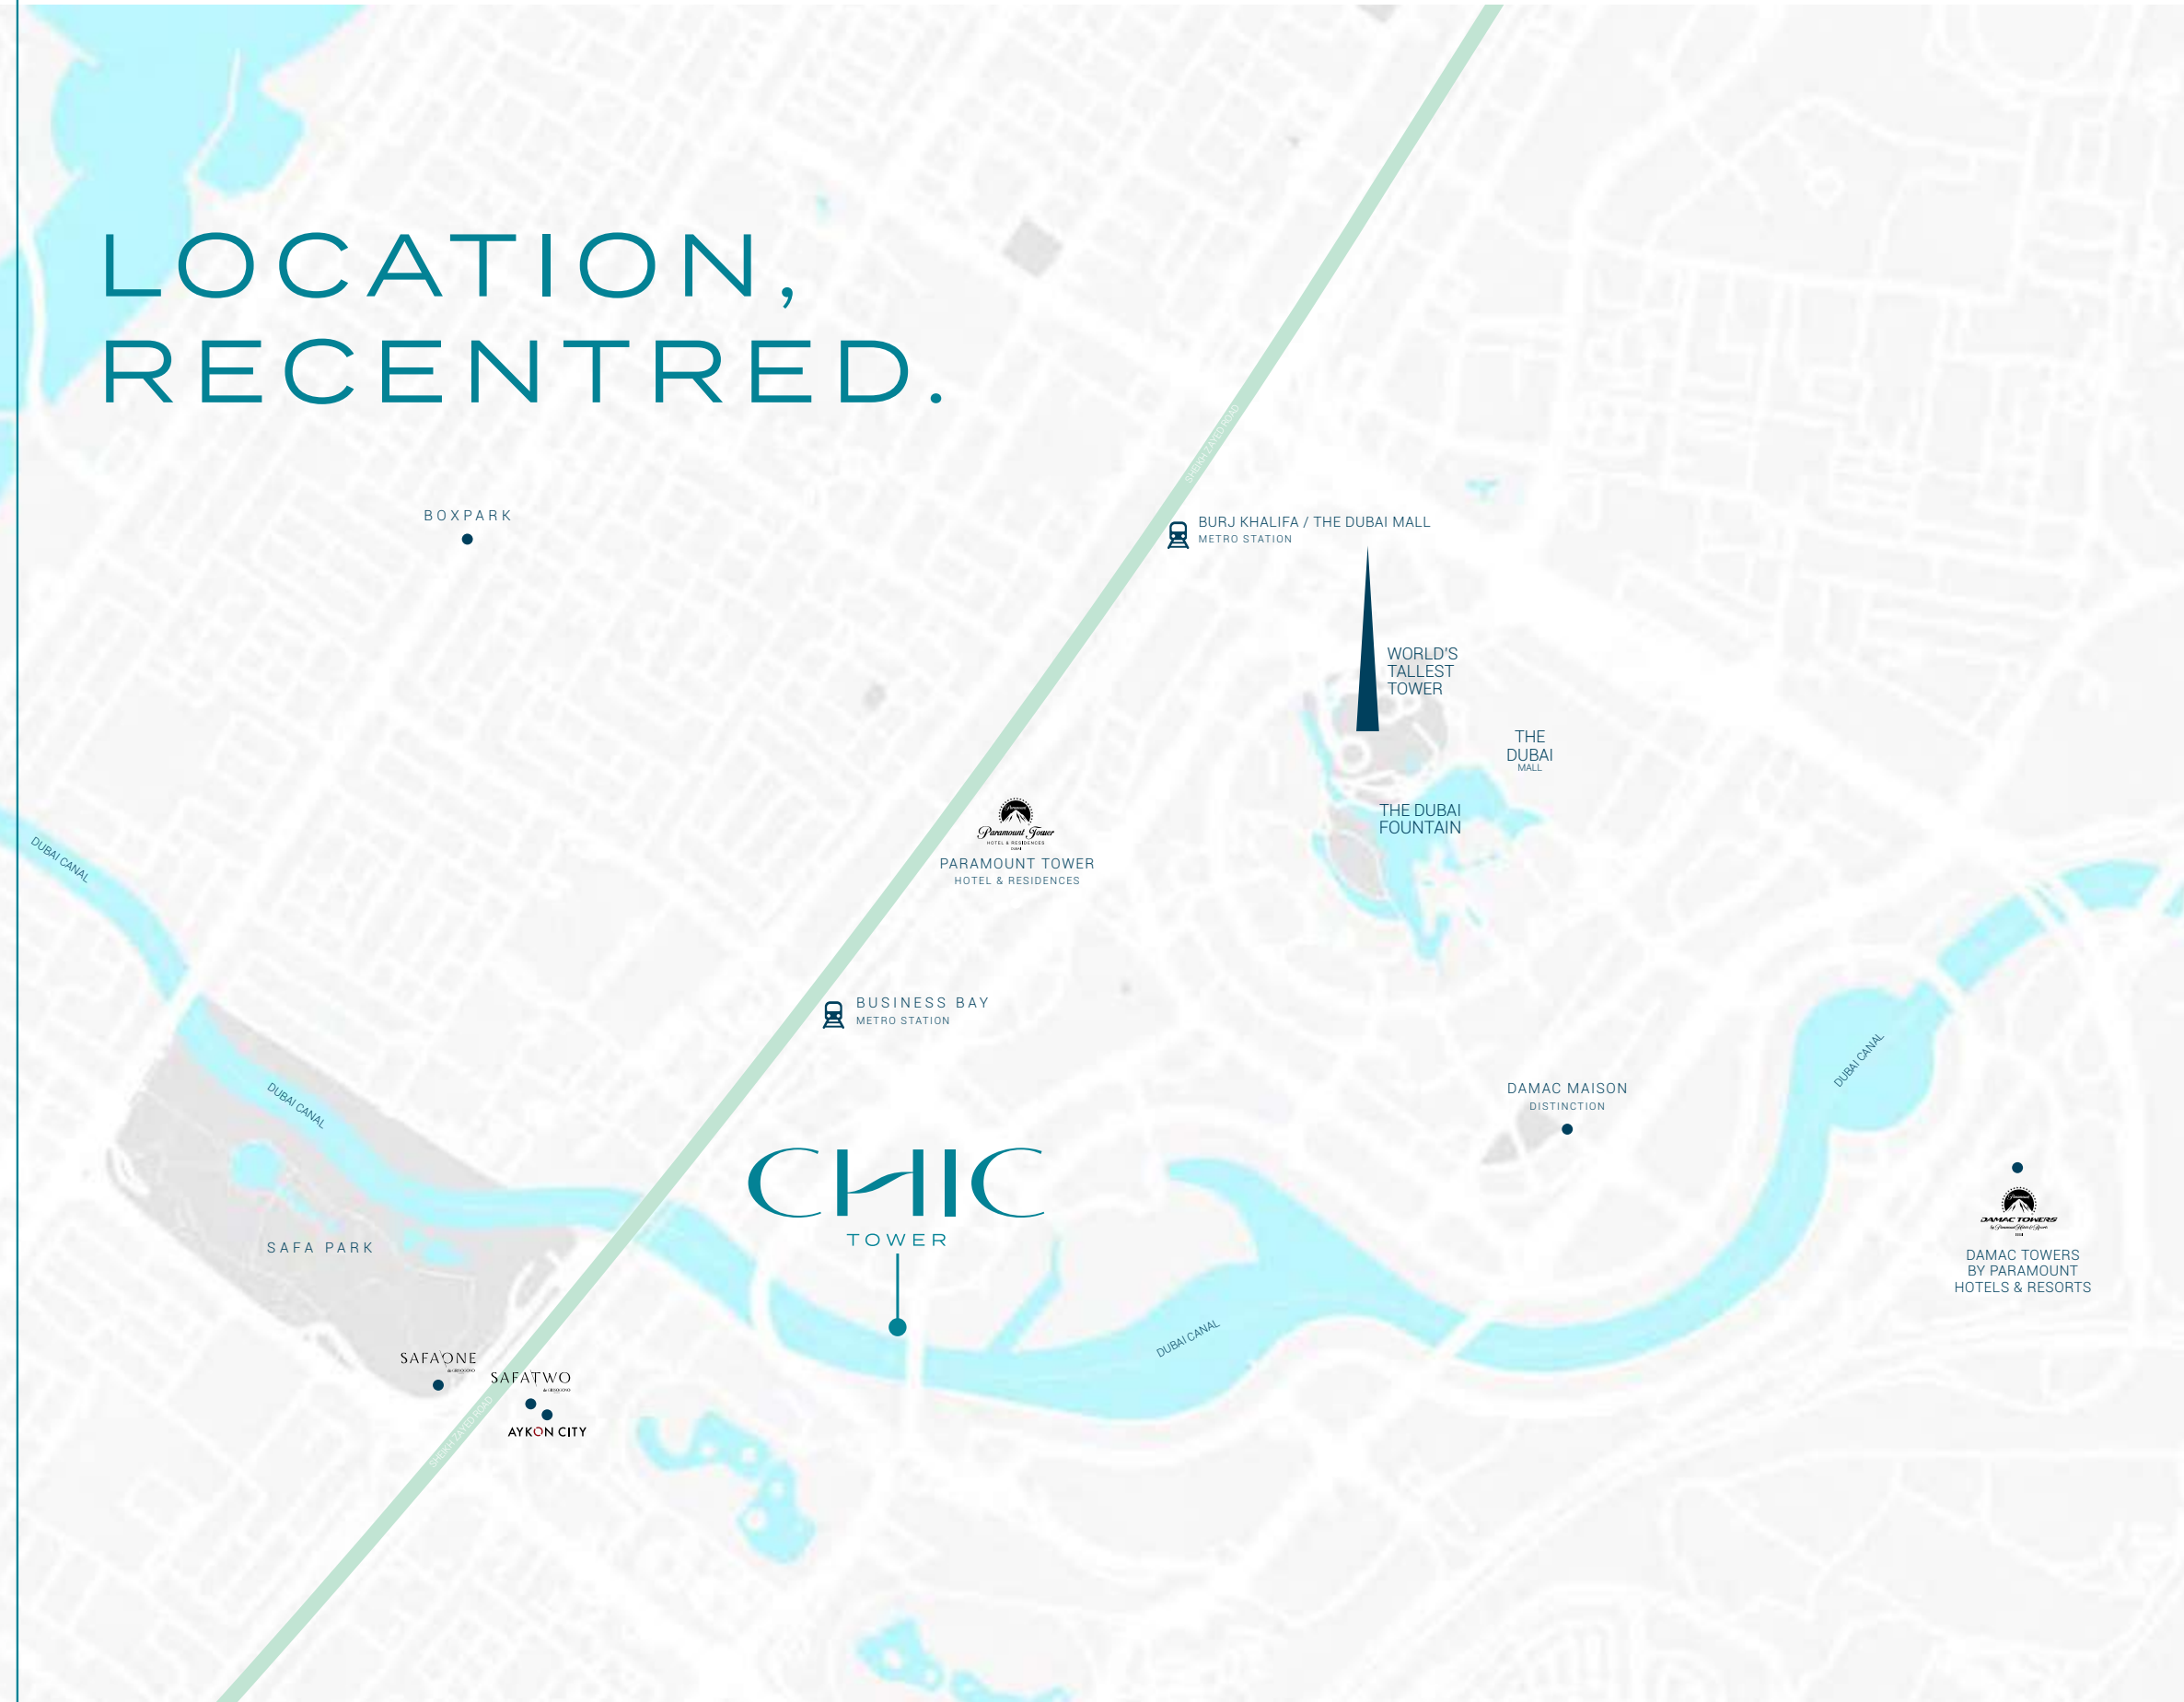

REAWAKEN LUXURY

LOCATION, RECENTRED.

Located in Business Bay, Chic Tower is an address with water at its doorstep and Downtown, Burj Khalifa, Dubai Mall and Dubai International Financial Centre a stone's throw away. Should business or leisure take you beyond the lights of the metropolis, Dubai International Airport is a 15 minute drive.