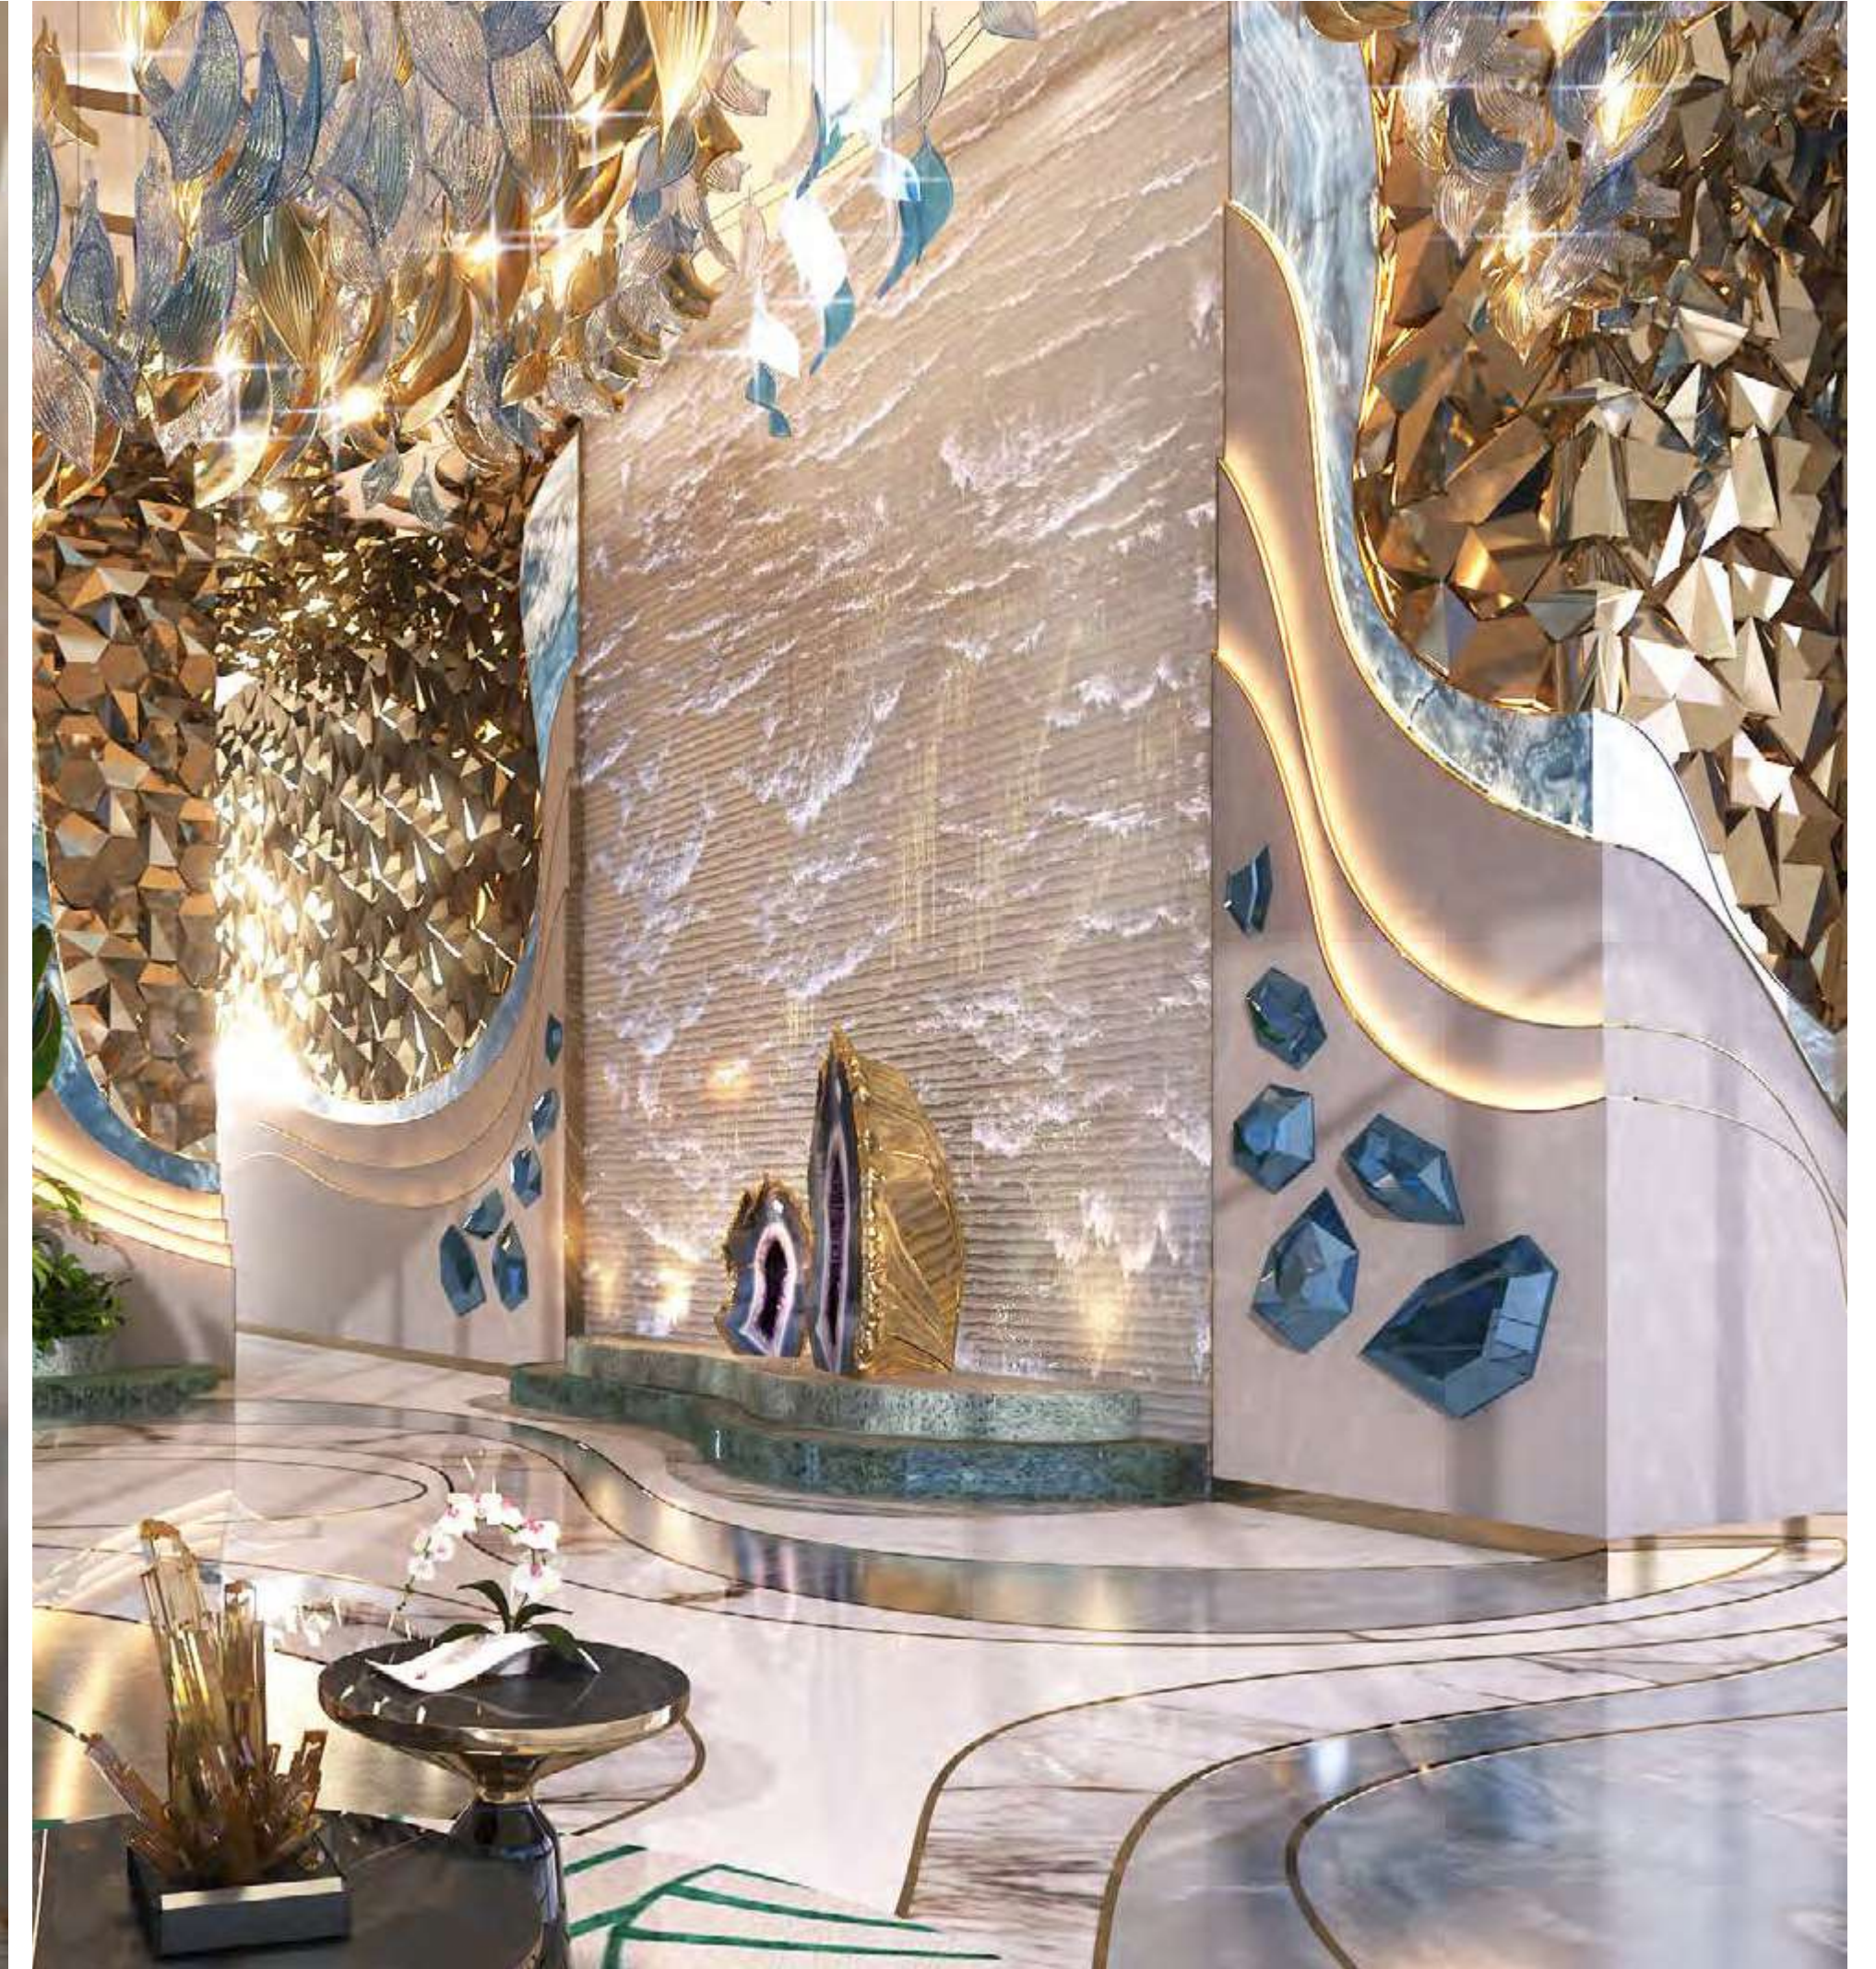

R E A W A K E N

L U X U R Y