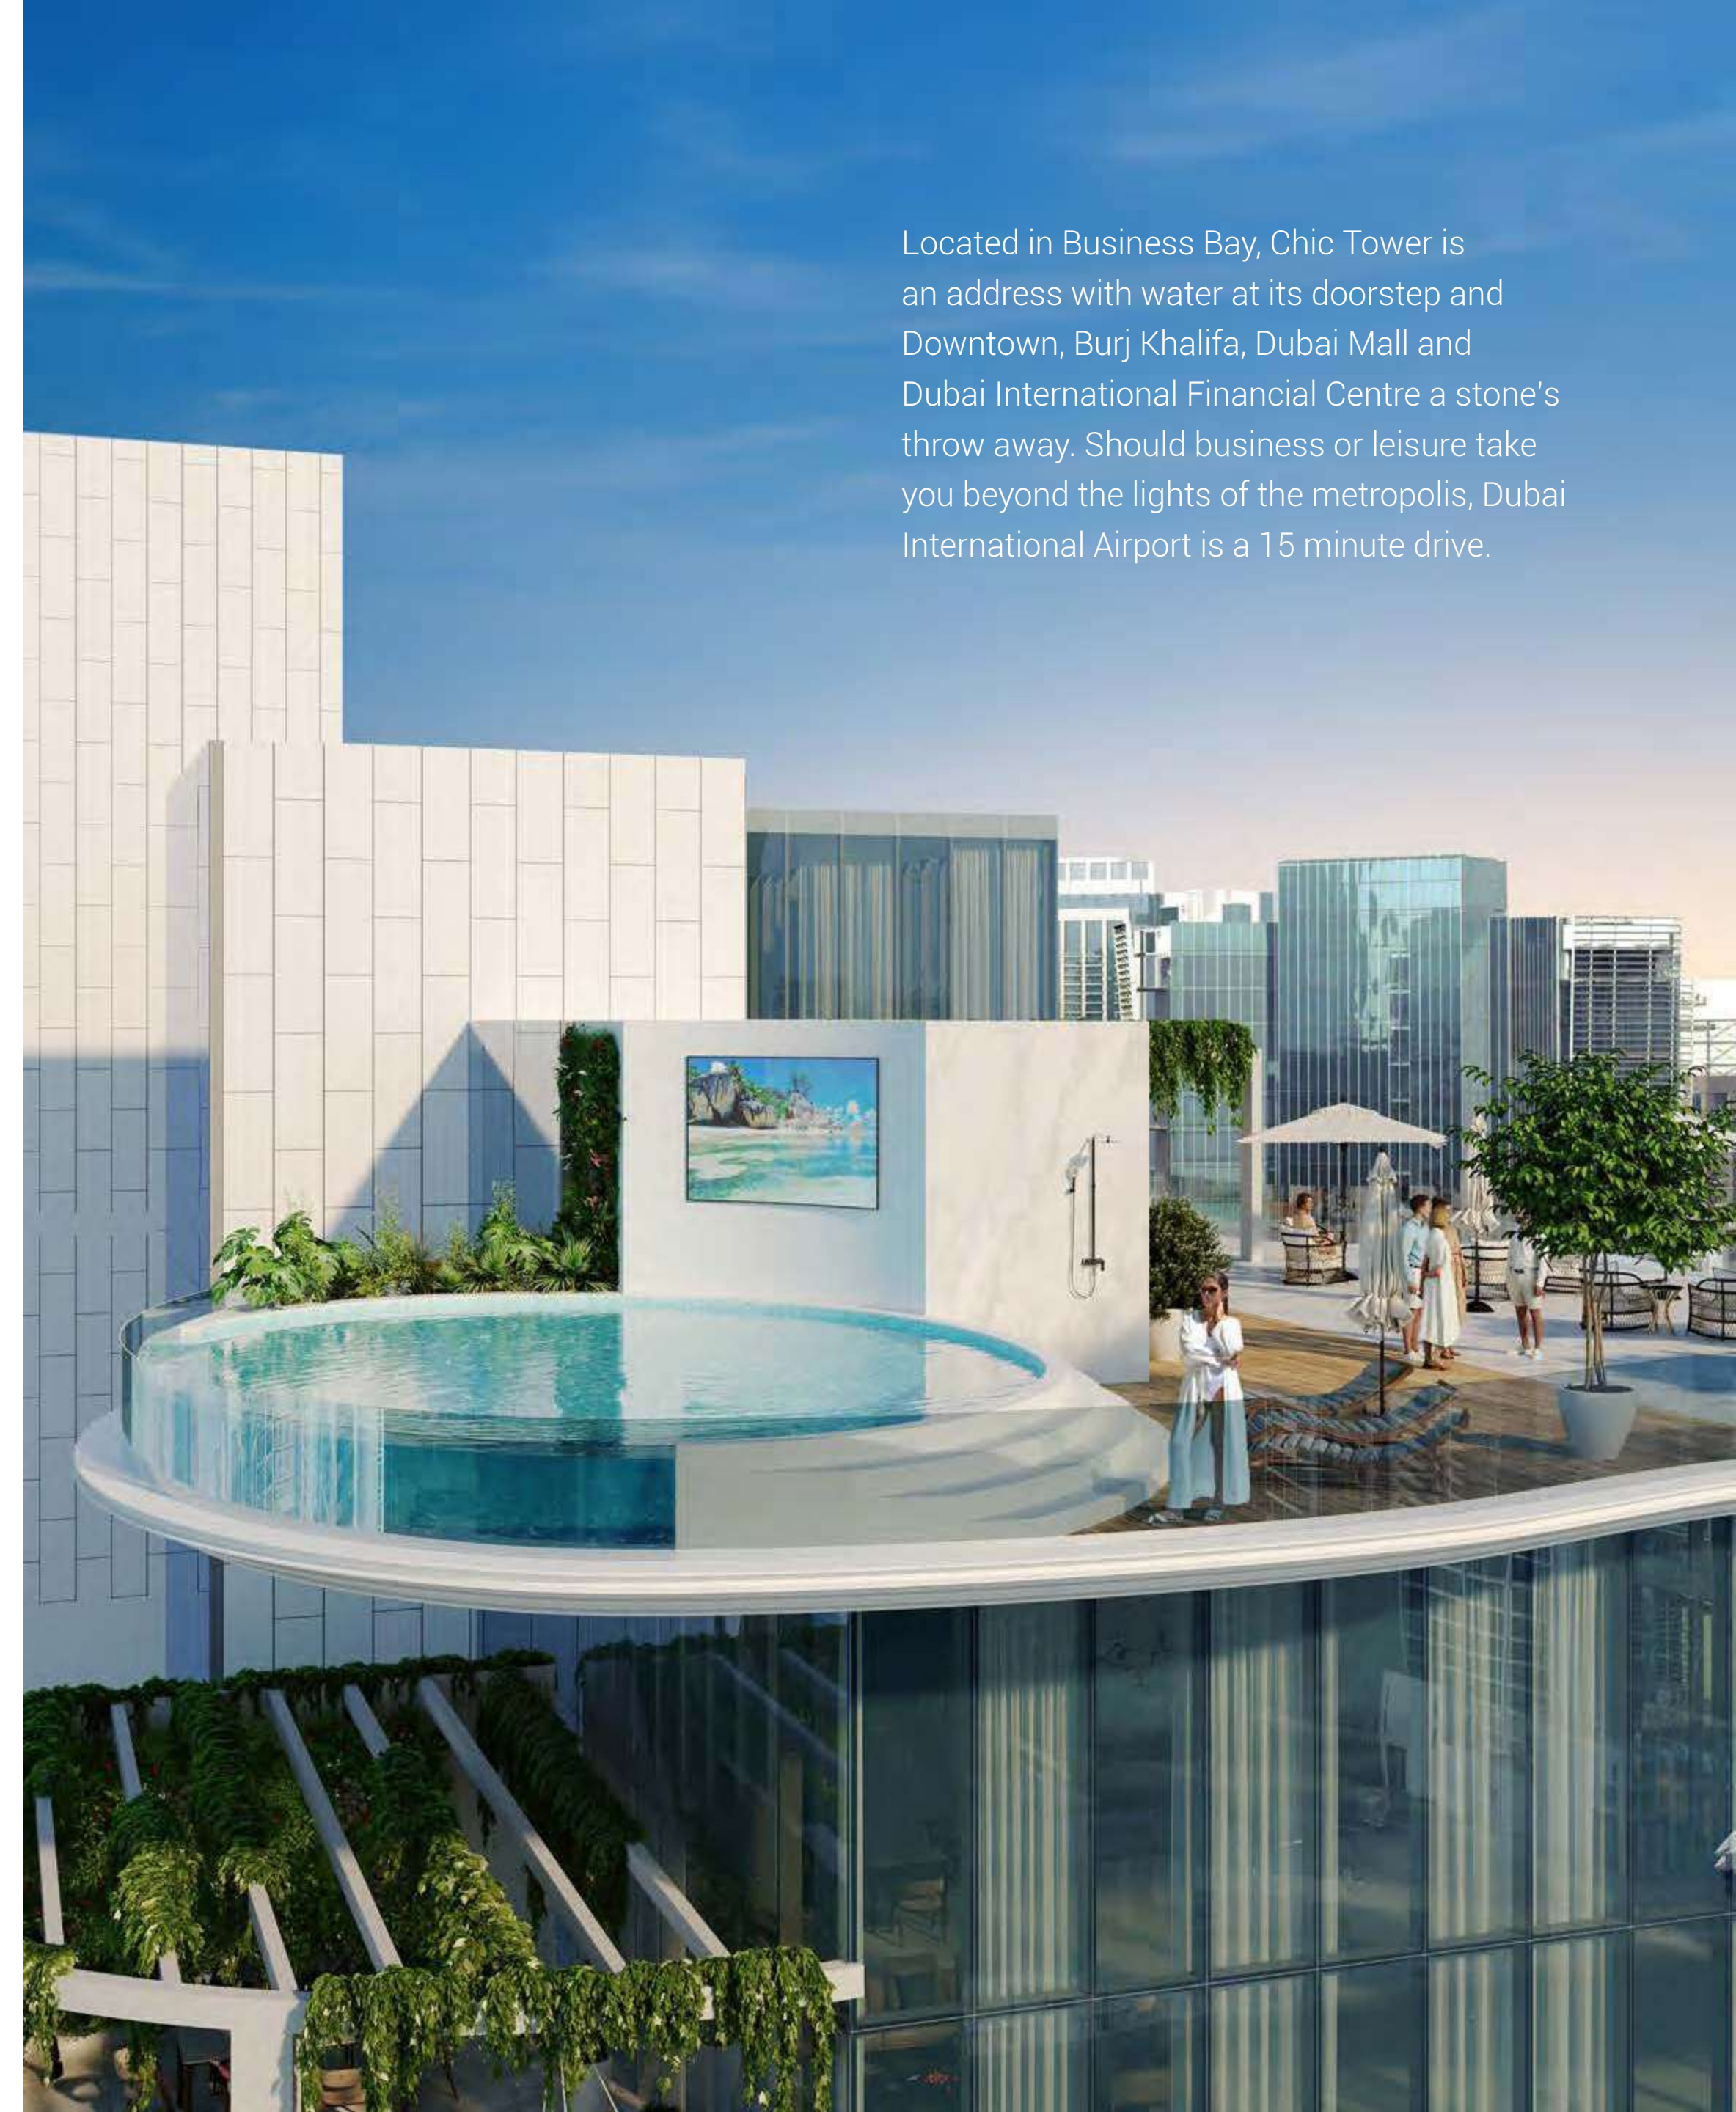

From hot baths and cold baths to salt baths and
mud baths, a unique tonic to life's wear and tear
awaits you each day of the week.

REAWAKEN LUXURY

VIEWS,
REDISCOVERED.

At Chic Tower, you meditate with your eyes closed. But you enjoy the view with eyes full of wonder. Your home boasts sweeping panoramas of Dubai's iconic Canal and beyond, allowing you to revitalize your perspective on life, every time you look out of your window.

REAWAKEN LUXURY

LOCATION, RECENTRED.

Located in Business Bay, Chic Tower is an address with water at its doorstep and Downtown, Burj Khalifa, Dubai Mall and Dubai International Financial Centre a stone's throw away. Should business or leisure take you beyond the lights of the metropolis, Dubai International Airport is a 15 minute drive.

REAWAKEN LUXURY

WELLNESS,
RESTORED.

Chic Tower invites you to remain healthy from the moment you walk through the door, where the lobby greets you with workout benches and weights. On the Podium level, the main spa extends into an outdoor gym, designed to strengthen all muscle groups with calisthenic-focused equipment and training.

REAWAKEN LUXURY

WAVES, RECREATED.

Look up from the Podium and take in the full beauty of the Tower you now call home. A cascade of undulating terraces inspired by the waves of Dubai's Canal descend from the buildings crowning glory - A stepped roof which evokes layers of rock, where water trickles from one pool to another.