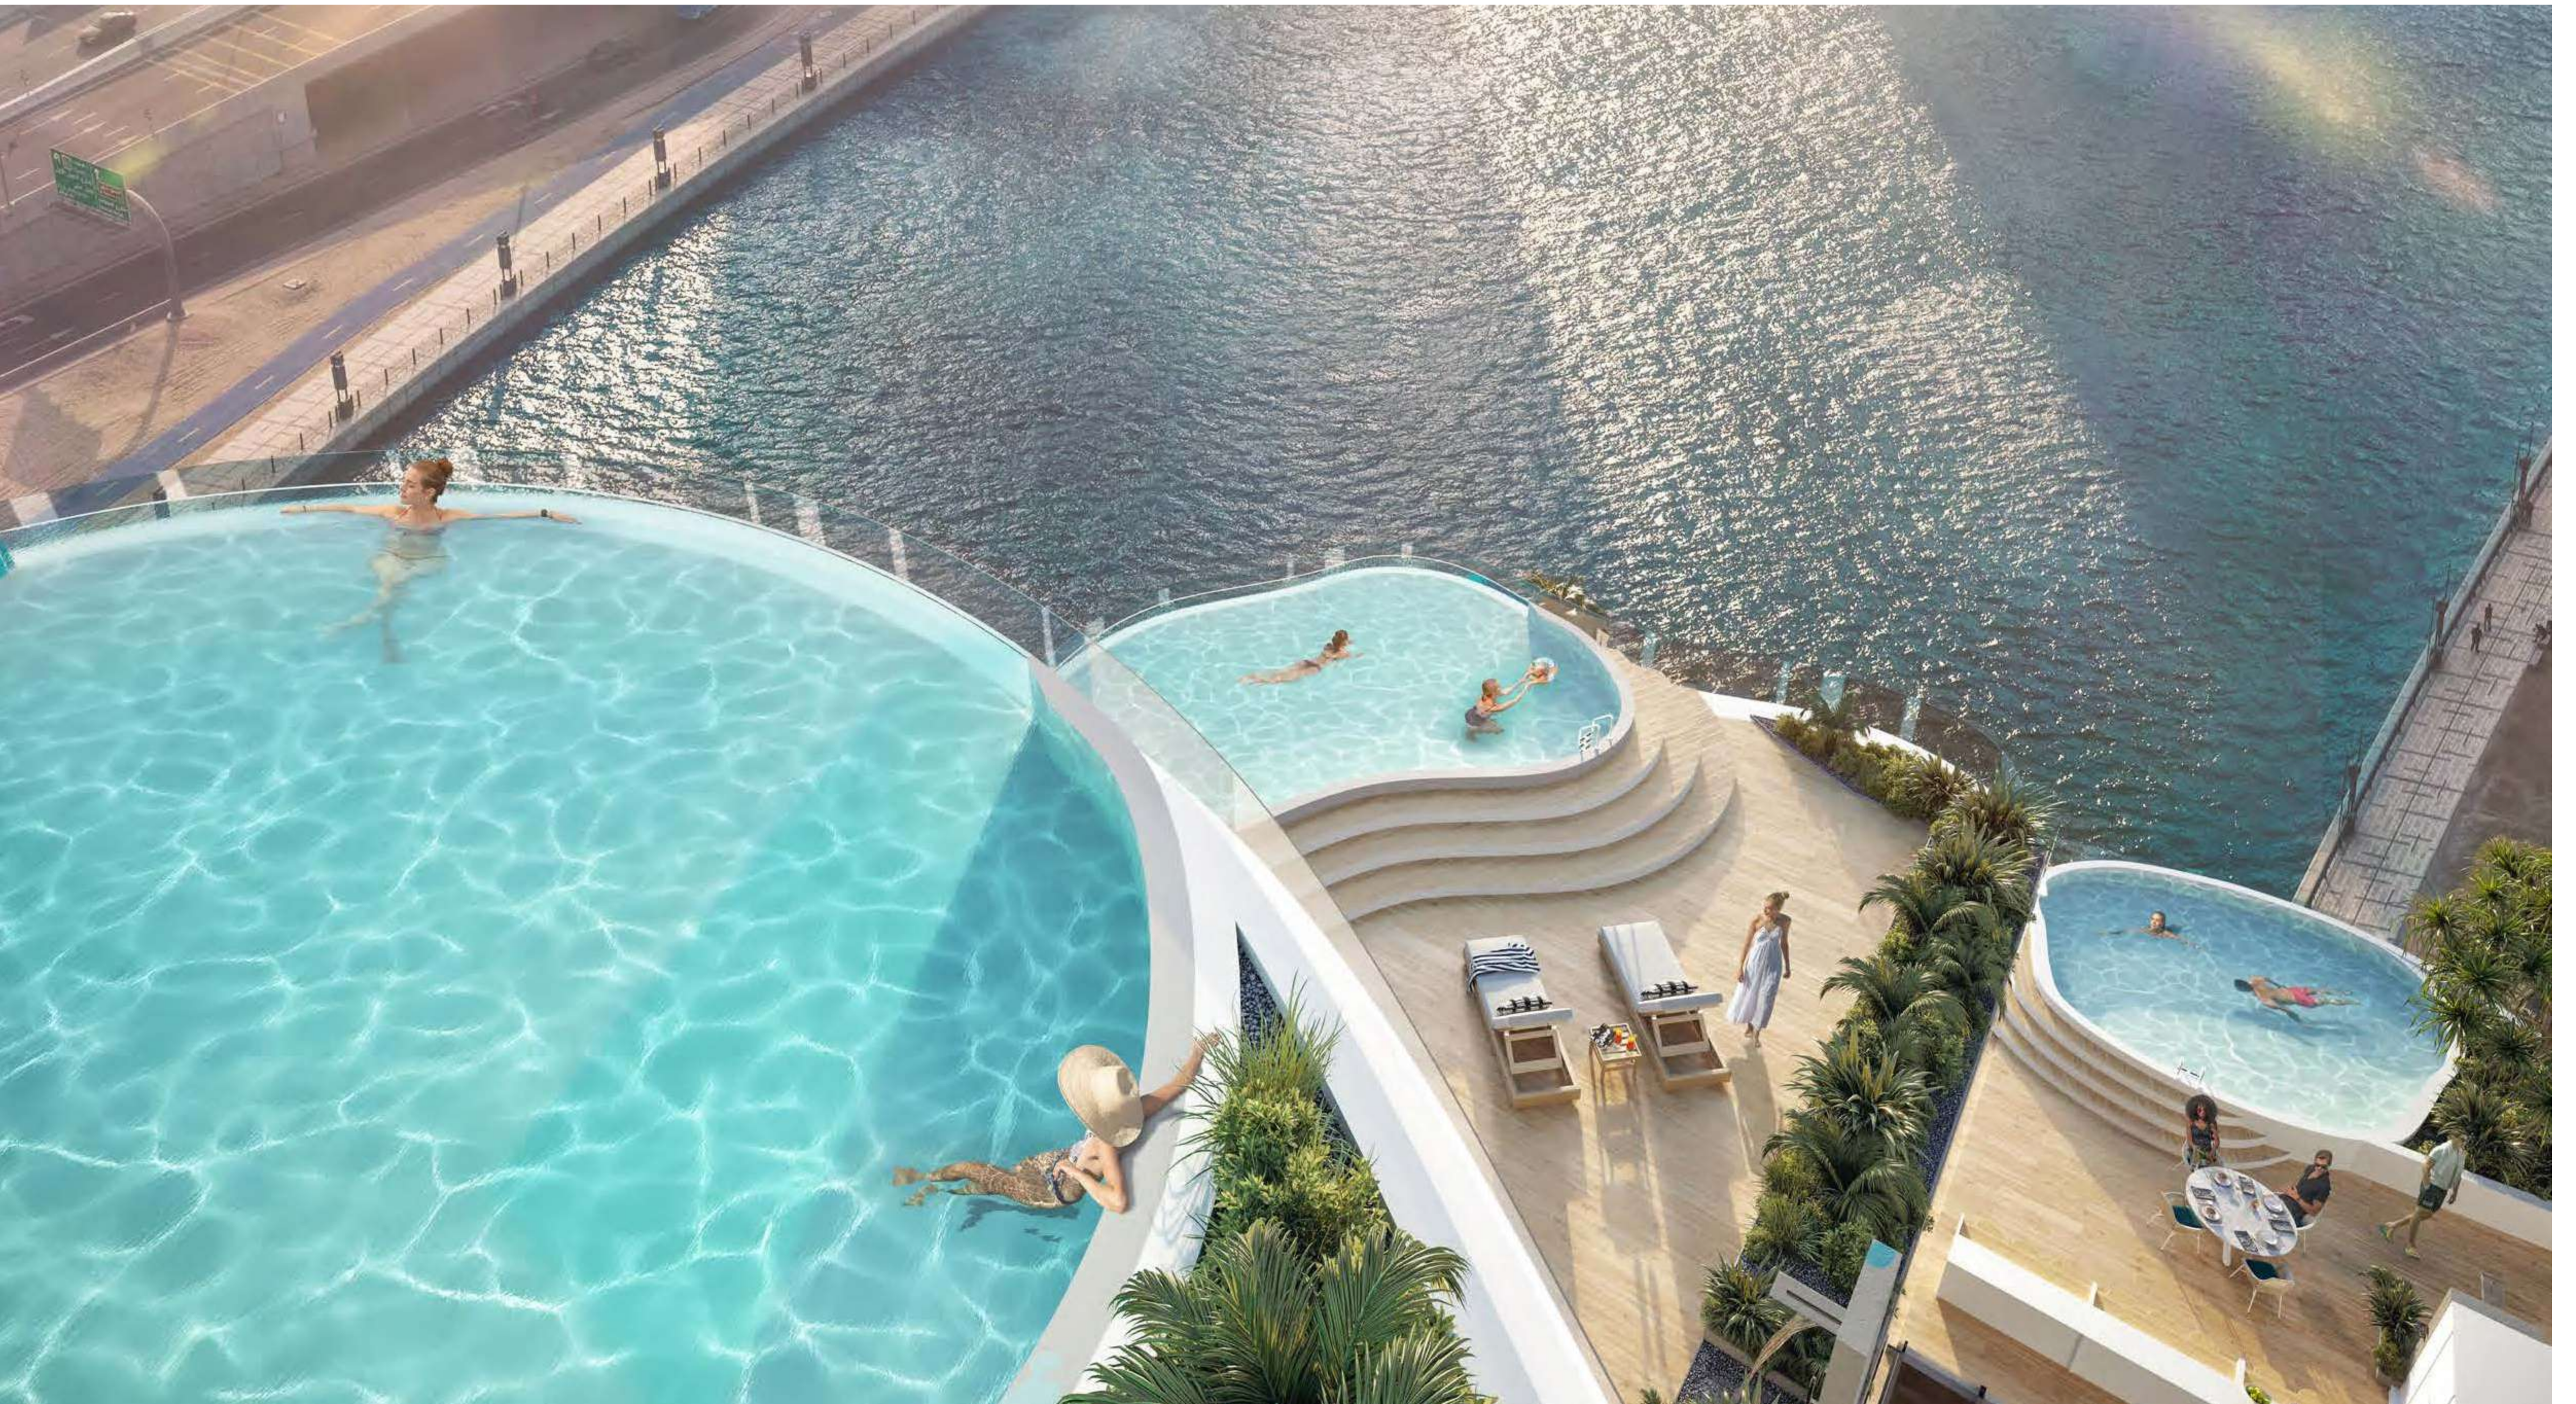

From hot baths and cold baths to salt baths and
mud baths, a unique tonic to life's wear and tear
awaits you each day of the week.

REAWAKEN LUXURY

VIEWS,
REDISCOVERED.

At Chic Tower, you meditate with your eyes closed. But you enjoy the view with eyes full of wonder. Your home boasts sweeping panoramas of Dubai's iconic Canal and beyond, allowing you to revitalize your perspective on life, every time you look out of your window.

REAWAKEN LUXURY

WELLNESS,
RESTORED.

Chic Tower invites you to remain healthy from the moment you walk through the door, where the lobby greets you with workout benches and weights. On the Podium level, the main spa extends into an outdoor gym, designed to strengthen all muscle groups with calisthenic-focused equipment and training.

R E A W A K E N

L U X U R Y

REAWAKEN LUXURY

WATER,
REDEFINED.

Baths and pools. Beauty and juice bars. Spas and gyms. Cabanas and playgrounds. Football arenas and party zones. What more could the Podium level at Chic Tower possibly offer? A meandering, 180 meter-long lazy river. The perfect way to drift into a world as tranquil as the water which laps ever-so-gently around you.

REAWAKEN LUXURY

WAVES, RECREATED.

Look up from the Podium and take in the full beauty of the Tower you now call home. A cascade of undulating terraces inspired by the waves of Dubai's Canal descend from the buildings crowning glory - A stepped roof which evokes layers of rock, where water trickles from one pool to another.